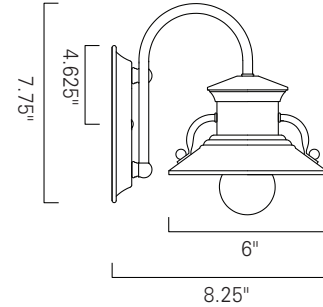

Budapest Large - 5155
Galvanized (GA) No Glass (NG)

Budapest Small - 5153
Copper (CO) No Glass (NG)

INC

Product Name / Model / Dimensions					Finish Options	Glass	Lamping Options
Budapest Small - 5153 Budapest Large - 5155					Standard Copper (CO) Galvanized (GA)	Standard No Glass (NG)	Standard Incandescent (1) 60 Watt Edison
	Height	Width	Projection	TTO			
5153	7.75"	6"	8.25"	4.625			
5155	12.75"	11.75"	16"	9.625			
Backplate Small 6" Diameter Backplate Large 8" Diameter							