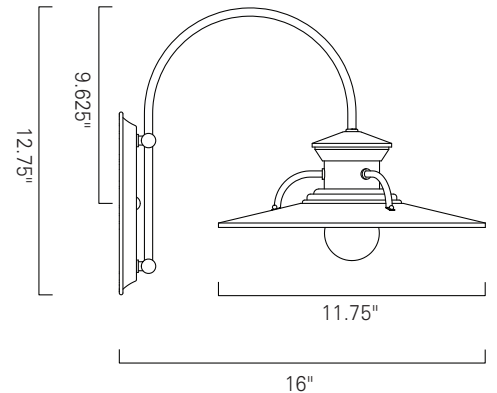

Budapest Large - 5155
Galvanized (GA) No Glass (NG)

Budapest Small - 5153
Copper (CO) No Glass (NG)

INC

Product Name / Model / Dimensions					Finish Options	Glass	Lamping Options
Budapest Small - 5153 Budapest Large - 5155					Standard Copper (CO) Galvanized (GA)	Standard No Glass (NG)	Standard Incandescent (1) 60 Watt Edison
	Height	Width	Projection	TTO			
5153	7.75"	6"	8.25"	4.625			
5155	12.75"	11.75"	16"	9.625			
Backplate Small 6" Diameter Backplate Large 8" Diameter							