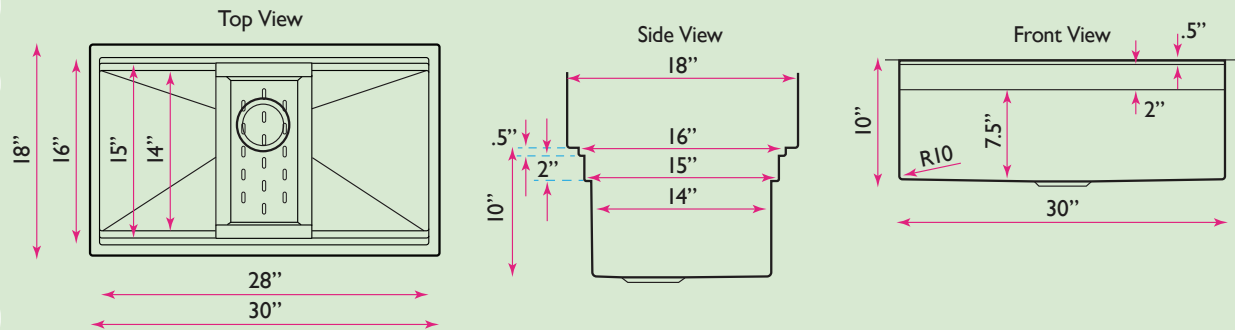

Pro Series Collection

30 Inch Large Prep Station Single Bowl Undermount
Stainless Steel Kitchen Sink (Small Radius)

model:

SR-PS-3018-16

Nantucket

S I N K S

www.NantucketSinksUSA.com
info@nantucketsinksusa.com

SPECS

OVERALL DIMENSIONS	INTERIOR BOWL	INTERIOR LEDGE DIMENSIONS	BOWL DEPTH	BOTTOM GRID
30" x 18" x 10"	28" x 14"	28" x 16"; 28" x 15"	10"	Included

FEATURES:

- Premium 304, 16 gauge stainless steel kitchen sink
- Colander drain, colander, cutting board and grid included
- Colander (fits 15" ledge)
- Cutting board (fits 16" ledge)
- Brushed satin finish
- Limited lifetime manufacturer's warranty
- Insulated to reduce condensation
- Rubber padding is applied for noise reduction
- Undermount installation