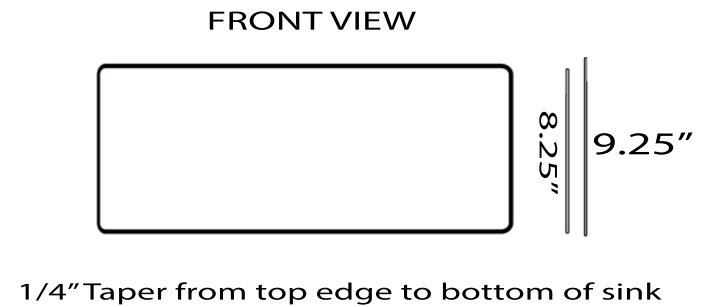

Vineyard Collection
Premium Fireclay Farmhouse Apron Sink

MODEL:
FCFS2418S-MatteBlack

Overall Dimensions	Interior Bowl	Apron Height	Bowl Depth	Drain Dimensions
23" x 18" x 9.25"	21" x 16" x 8.25"	9.25"	8.25"	3.5" Opening