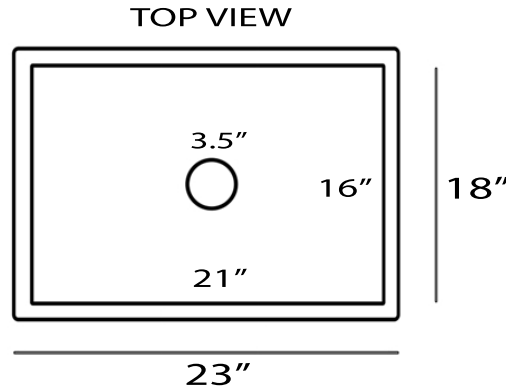

Vineyard Collection
Premium Fireclay Farmhouse Apron Sink

MODEL:
FCFS2418S-MatteBlack

Overall Dimensions	Interior Bowl	Apron Height	Bowl Depth	Drain Dimensions
23" x 18" x 9.25"	21" x 16" x 8.25"	9.25"	8.25"	3.5" Opening

Please Be Advised

- (Nominal Dimensions*) Actual Dimensions may vary by 1/2"
- Template Not included
- Apron style base cabinet required/cradle to accomodate sink
- Grid is not available

PROJECT/ NAME:

ARCHITECT/CONTRACTOR: