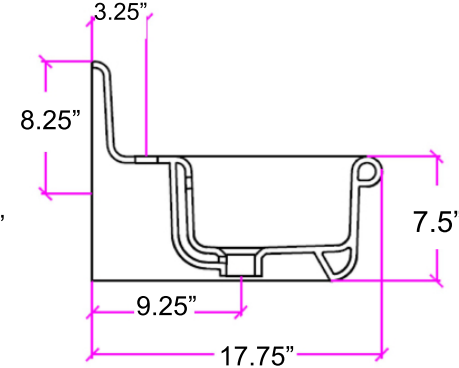

Victorian Collection

Fireclay Bathroom Wallmount Sink Model: NS-VCDM20-WW

Overall Dimensions	Interior Bowl	Exterior Base	Interior Depth	Drain Dimensions
19.5" x 17.75" x 13.5"	15.75" x 9.75"	17.25"	5.75"	1.75"

Features

- Made in Italy
- Genuine Fireclay
- Nominal Dimensions Only - Actual may vary by ¼"
- Wall-mount installation
- Porcelain enamel glaze
- Drain is not included with sink (1.75" standard)
- Faucet is not included
- Has Overflow
- Do Not Clean With Abrasive Cleansers Or Pads
- Limited Warranty for Manufacturer's Defects
- Deck Mounted Faucet, 8" on center