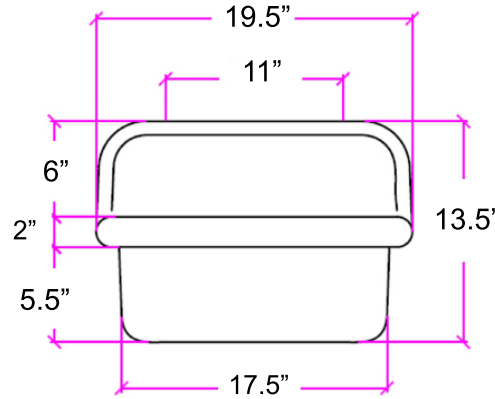

Victorian Collection

Fireclay Bathroom Wallmount Sink Model: NS-VCDM20-WW

Overall Dimensions	Interior Bowl	Exterior Base	Interior Depth	Drain Dimensions
19.5" x 17.75" x 13.5"	15.75" x 9.75"	17.25"	5.75"	1.75"

Features

- Made in Italy
- Genuine Fireclay
- Nominal Dimensions Only - Actual may vary by ¼"
- Wall-mount installation
- Porcelain enamel glaze
- Drain is not included with sink (1.75" standard)
- Faucet is not included
- Has Overflow
- Do Not Clean With Abrasive Cleansers Or Pads
- Limited Warranty for Manufacturer's Defects
- Deck Mounted Faucet, 8" on center