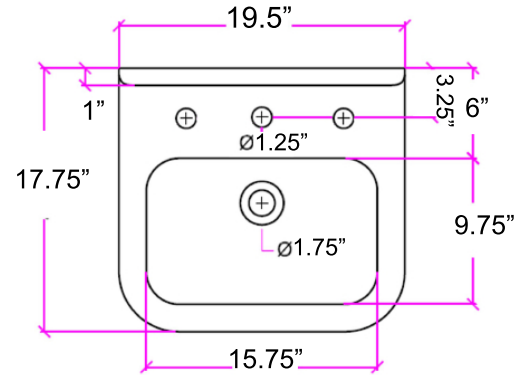

Victorian Collection

Fireclay Bathroom Wallmount Sink Model: NS-VCDM20-WW

Overall Dimensions	Interior Bowl	Exterior Base	Interior Depth	Drain Dimensions
19.5" x 17.75" x 13.5"	15.75" x 9.75"	17.25"	5.75"	1.75"

Features

- Made in Italy
- Genuine Fireclay
- Nominal Dimensions Only - Actual may vary by ¼"
- Wall-mount installation
- Porcelain enamel glaze
- Drain is not included with sink (1.75" standard)
- Faucet is not included
- Has Overflow
- Do Not Clean With Abrasive Cleansers Or Pads
- Limited Warranty for Manufacturer's Defects
- Deck Mounted Faucet, 8" on center