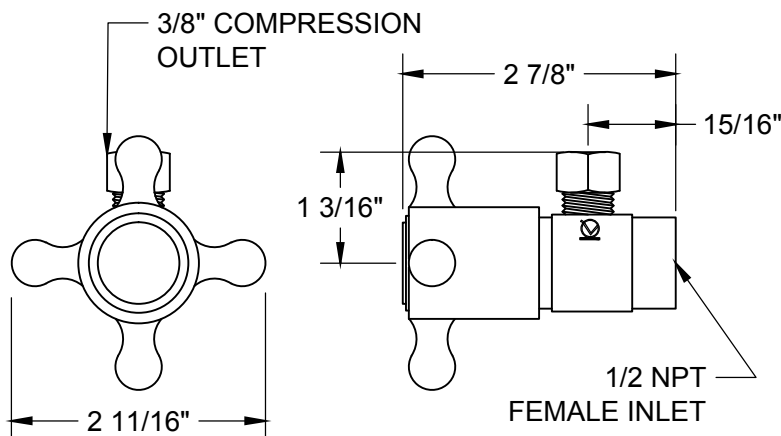

MT4800X-NL

TOILET SUPPLY KIT

SPECIFICATION SHEET

- -ONE LEAD FREE cUPC CERTIFIED MT4001X-NL 1/4 TURN CERAMIC DISC CARTRIDGE VALVE
- -1/2" FEMALE IPS INLET
- -3/8" O.D. COMPRESSION OUTLET
- -ONE MT436X NO LEAD SUPPLY TUBE
- -ONE MT450X-NL 4" NO LEAD PIPE NIPPLE WITH 1/2 NPT THREAD
- -ONE MT442X SURE GRIP FLANGE
- -OFFERED IN MANY STANDARD DECORATIVE FINISHES
- -SPECIAL FINISHES AVAILABLE UPON REQUEST

A McAlpine Company

Mountain

Plumbing Products

WARRANTY

FOR WARRANTY INFO PLEASE VISIT WWW.MOUNTAINPLUMBING.COM/PAGE/RESOURCES/WARRANTY

FINISH CARE & MAINTENANCE

NEVER USE ANY HARSH ALKALI, ACID BASED DETERGENTS OR CLEANERS SUCH AS SOFT SCRUB®, SCRUBBING BUBBLES® OR COMET® TO CLEAN. DO NOT USE BRILLO® OR SCOTCH BRITE® PADS. THESE WILL ALL HARM THE FINISH. TO CLEAN, USE ONLY A DAMP SOFT CLOTH AND WIPE GENTLY. STANDARD WINDEX® CAN ALSO BE USED SPARINGLY. IT IS NOT NECESSARY TO WIPE HARD TO REMOVE SPOTS. TO MAINTAIN THE FINISH, WIPE WITH A SOFT DRY CLOTH AFTER USE. AN OCCASIONAL COAT OF PURE CARNAUBA WAX WITHOUT CLEANERS WILL HELP PROTECT THE FINISH.

SPECIFICATIONS SUBJECT TO CHANGE WITHOUT NOTICE