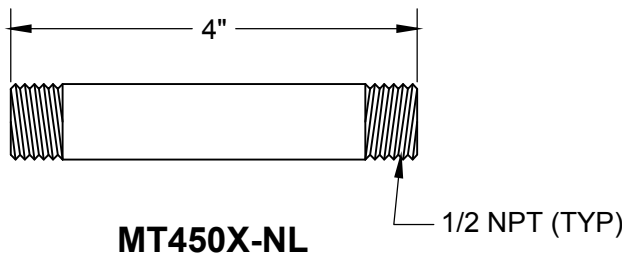

MT4800X-NL

TOILET SUPPLY KIT

SPECIFICATION SHEET

- -ONE LEAD FREE cUPC CERTIFIED MT4001X-NL 1/4 TURN CERAMIC DISC CARTRIDGE VALVE
- -1/2" FEMALE IPS INLET
- -3/8" O.D. COMPRESSION OUTLET
- -ONE MT436X NO LEAD SUPPLY TUBE
- -ONE MT450X-NL 4" NO LEAD PIPE NIPPLE WITH 1/2 NPT THREAD
- -ONE MT442X SURE GRIP FLANGE
- -OFFERED IN MANY STANDARD DECORATIVE FINISHES
- -SPECIAL FINISHES AVAILABLE UPON REQUEST

A McAlpine Company

Mountain

Plumbing Products

WARRANTY

FOR WARRANTY INFO PLEASE VISIT WWW.MOUNTAINPLUMBING.COM/PAGE/RESOURCES/WARRANTY

FINISH CARE & MAINTENANCE

NEVER USE ANY HARSH ALKALI, ACID BASED DETERGENTS OR CLEANERS SUCH AS SOFT SCRUB®, SCRUBBING BUBBLES® OR COMET® TO CLEAN. DO NOT USE BRILLO® OR SCOTCH BRITE® PADS. THESE WILL ALL HARM THE FINISH. TO CLEAN, USE ONLY A DAMP SOFT CLOTH AND WIPE GENTLY. STANDARD WINDEX® CAN ALSO BE USED SPARINGLY. IT IS NOT NECESSARY TO WIPE HARD TO REMOVE SPOTS. TO MAINTAIN THE FINISH, WIPE WITH A SOFT DRY CLOTH AFTER USE. AN OCCASIONAL COAT OF PURE CARNAUBA WAX WITHOUT CLEANERS WILL HELP PROTECT THE FINISH.

SPECIFICATIONS SUBJECT TO CHANGE WITHOUT NOTICE