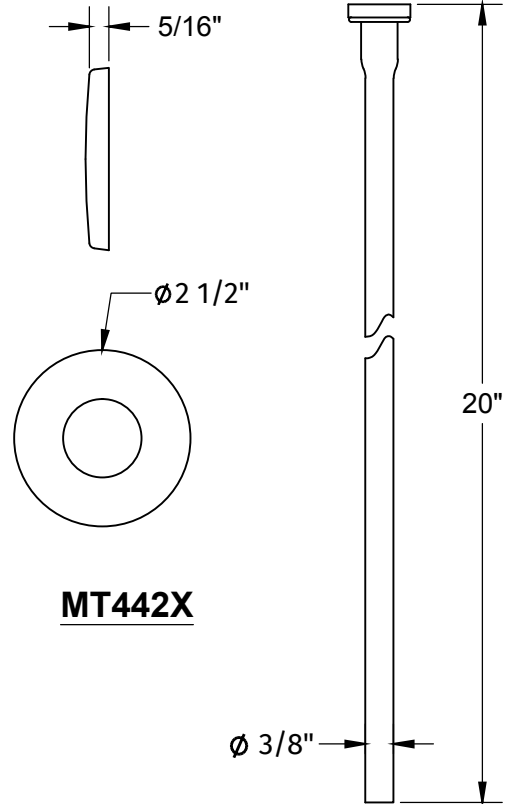

MT4800X-NL

TOILET SUPPLY KIT

SPECIFICATION SHEET

- -ONE LEAD FREE cUPC CERTIFIED MT4001X-NL 1/4 TURN CERAMIC DISC CARTRIDGE VALVE
- -1/2" FEMALE IPS INLET
- -3/8" O.D. COMPRESSION OUTLET
- -ONE MT436X NO LEAD SUPPLY TUBE
- -ONE MT450X-NL 4" NO LEAD PIPE NIPPLE WITH 1/2 NPT THREAD
- -ONE MT442X SURE GRIP FLANGE
- -OFFERED IN MANY STANDARD DECORATIVE FINISHES
- -SPECIAL FINISHES AVAILABLE UPON REQUEST

A McAlpine Company

Mountain

Plumbing Products

WARRANTY

FOR WARRANTY INFO PLEASE VISIT WWW.MOUNTAINPLUMBING.COM/PAGE/RESOURCES/WARRANTY

FINISH CARE & MAINTENANCE

NEVER USE ANY HARSH ALKALI, ACID BASED DETERGENTS OR CLEANERS SUCH AS SOFT SCRUB®, SCRUBBING BUBBLES® OR COMET® TO CLEAN. DO NOT USE BRILLO® OR SCOTCH BRITE® PADS. THESE WILL ALL HARM THE FINISH. TO CLEAN, USE ONLY A DAMP SOFT CLOTH AND WIPE GENTLY. STANDARD WINDEX® CAN ALSO BE USED SPARINGLY. IT IS NOT NECESSARY TO WIPE HARD TO REMOVE SPOTS. TO MAINTAIN THE FINISH, WIPE WITH A SOFT DRY CLOTH AFTER USE. AN OCCASIONAL COAT OF PURE CARNAUBA WAX WITHOUT CLEANERS WILL HELP PROTECT THE FINISH.

SPECIFICATIONS SUBJECT TO CHANGE WITHOUT NOTICE