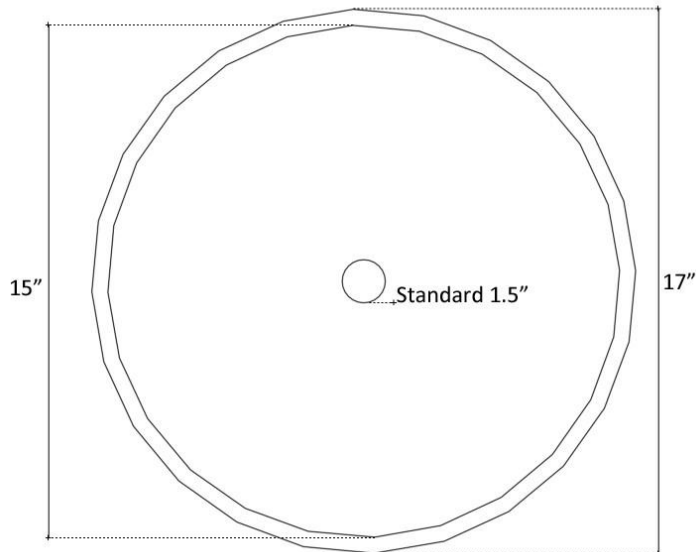

WARRANTY

Linkasink warranties our product to be free from manufacturing defect for the life of the product. Warranty does not cover abuse.

Shown in AB

All Dimensions Are Approximate

DIMENSIONS WILL VARY

DO NOT use this sheet as a guide for countertop cuts. Due to the handmade nature of each product, templates are not provided.