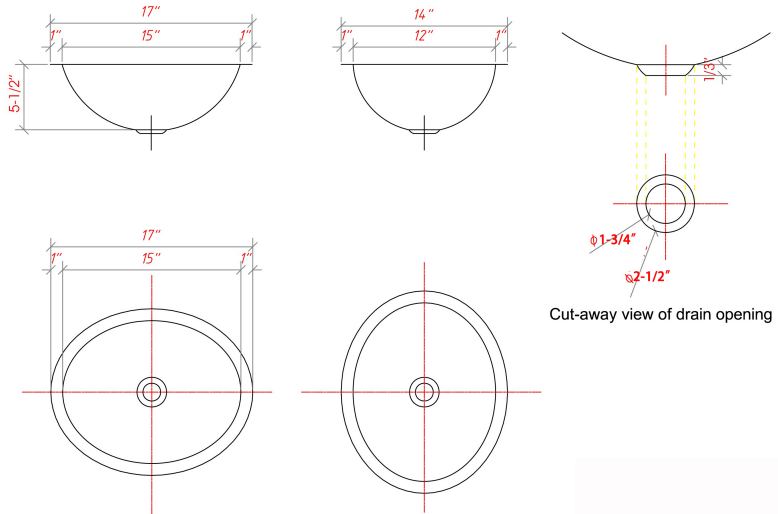

LENOVA

4580 W Roosevelt Rd Hillside, IL 60162 www.Lenovasinks.com Phone: 877-733-1098

SPECIFICATIONS

MODEL CB-123

GENERAL

Fine quality and Hand Finish Copper bathroom undermount sink. This sink like art and hand made by LENOVA artist with passion.

DESIGN FEATURES

Bowl depth 5-1/2" and overall size: 17"X14"

Finish: Beautiful hand carved finish inside and outside.

Material: Fine Quality extra thick 14 gauge copper.

Other: Drain opening 1-3/4"

Product shall be specified as CB-123