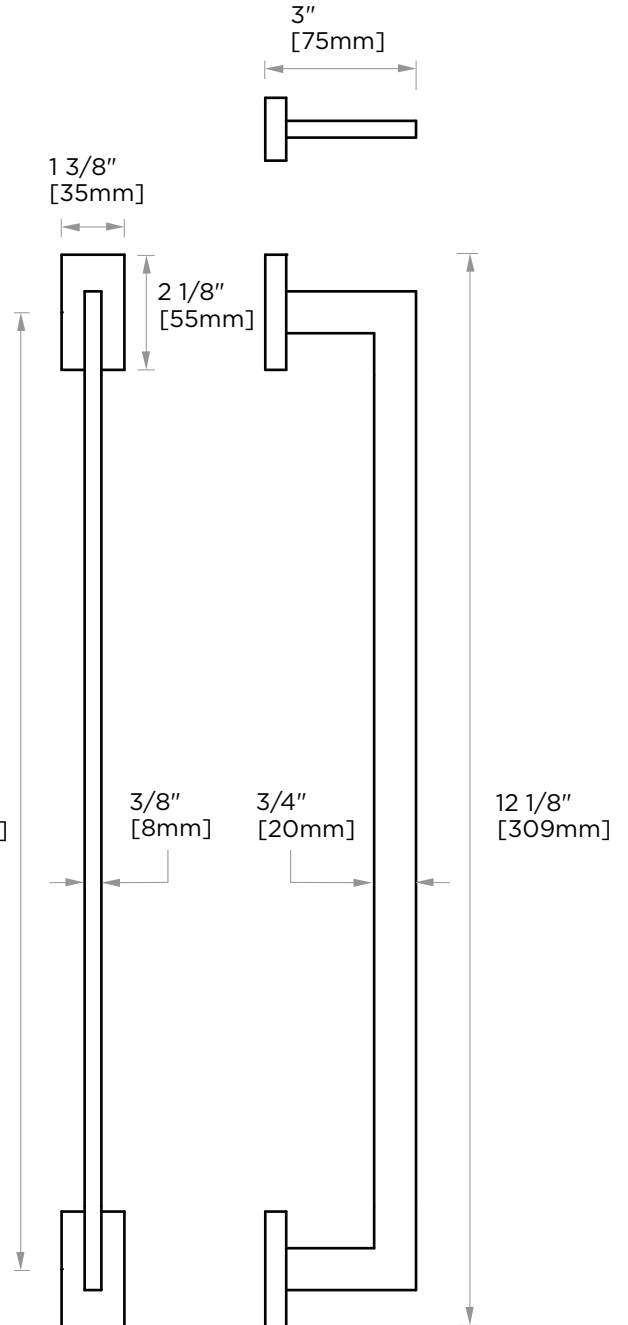

VIENNA COLLECTION
TOWEL BAR 11"
480110

PRODUCT NAME: TOWEL BAR 11"

PRODUCT CODE: 480110

MATERIAL: All-brass construction

KEY FEATURES: Contemporary design.
Straight lines with a sleek silhouette.

STOCKED FINISHES:

NOTE: Dimensions and specifications are subject to change without notice.