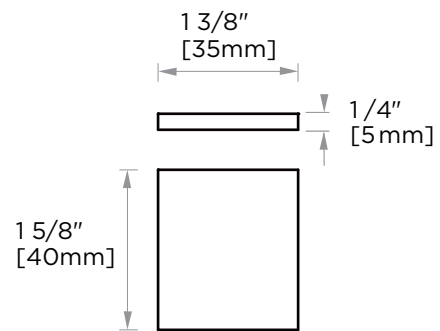

### SINGLE SDH KNOB

4407501

**PRODUCT NAME:** SINGLE SDH KNOB

**PRODUCT CODE:** 4407501

**MATERIAL:** All-brass construction

**KEY FEATURES:** Transitional design.  
Rectangular bold solid style.

**STOCKED FINISHES:**

NOTE: Dimensions and specifications are subject to change without notice.