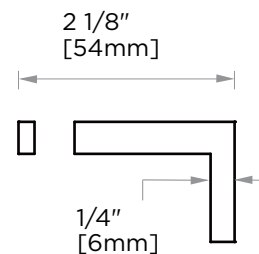

### SINGLE SDH KNOB

4407501

**PRODUCT NAME:** SINGLE SDH KNOB

**PRODUCT CODE:** 4407501

**MATERIAL:** All-brass construction

**KEY FEATURES:** Transitional design.  
Rectangular bold solid style.

**STOCKED FINISHES:**

NOTE: Dimensions and specifications are subject to change without notice.