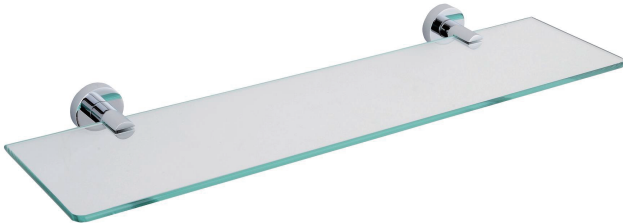

CIRCO COLLECTION
GLASS SHELF
365671

PRODUCT NAME: GLASS SHELF

PRODUCT CODE: 365671

MATERIAL: All-brass construction

KEY FEATURES: Contemporary design with a twist to a tubular style.

STOCKED FINISHES:

- Polished Chrome (99)
- Brushed Nickel (81)
- Polished Nickel (68)
- Matte Black (48)