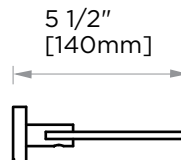

NOTE: Dimensions and specifications are subject to change without notice.