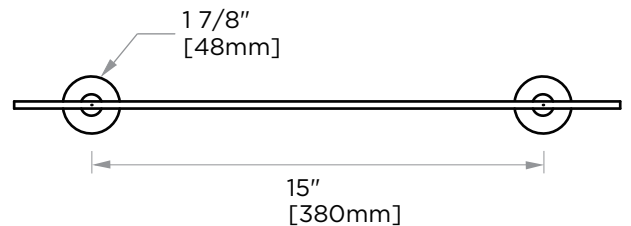

NOTE: Dimensions and specifications are subject to change without notice.