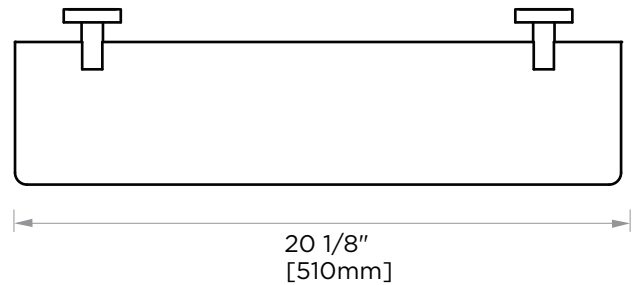

CIRCO COLLECTION
GLASS SHELF
365671

PRODUCT NAME: GLASS SHELF

PRODUCT CODE: 365671

MATERIAL: All-brass construction

KEY FEATURES: Contemporary design with a twist to a tubular style.

STOCKED FINISHES:

- Polished Chrome (99)
- Brushed Nickel (81)
- Polished Nickel (68)
- Matte Black (48)