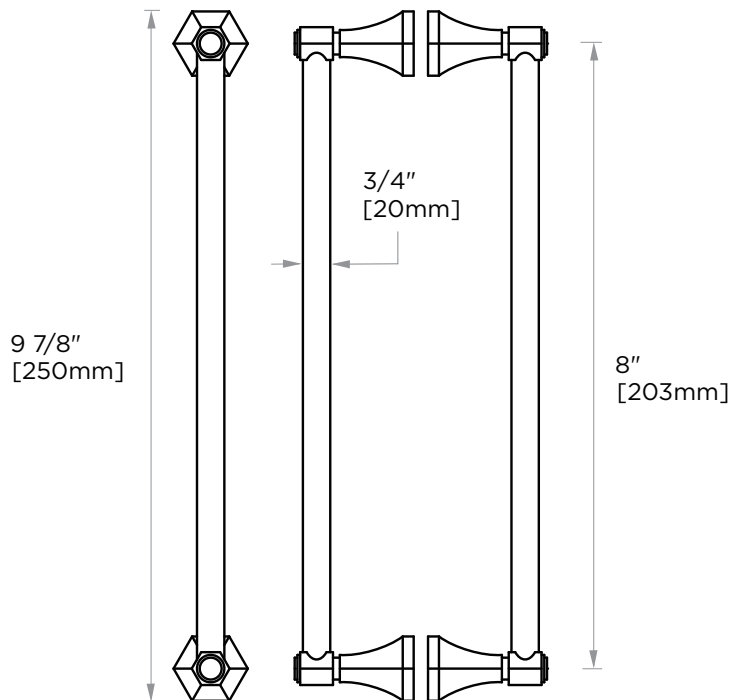

PISA COLLECTION DOUBLE SHOWER DOOR HANDLE 3427808

PRODUCT NAME: DOUBLE SHOWER
DOOR HANDLE

PRODUCT CODE: 3427808

MATERIAL: All-brass construction

KEY FEATURES: Classic Art Deco take
on a traditional design

NOTE: Dimensions and specifications are subject to change without notice.

HANDLES INFO

Components Included		
①	Handle	X1
②	Set Screw M6	X2
③	Fixing Bracket	X2
④	Rubber Gasket	X4

Mounting Kits Included		
	X1	Allen Key

GLASS INFO

Glass Hole C-C Distance		
A	8"/203mm	8" Shower Door Handle
	12"/305mm	12" Shower Door Handle
	18"/457mm	18" Shower Door Handle
	24"/610mm	24" Shower Door Handle
	36"/914mm	36" Shower Door Handle
B	1/2" (12mm)	Glass Hole Diameter
C	6-12mm	Glass Thickness