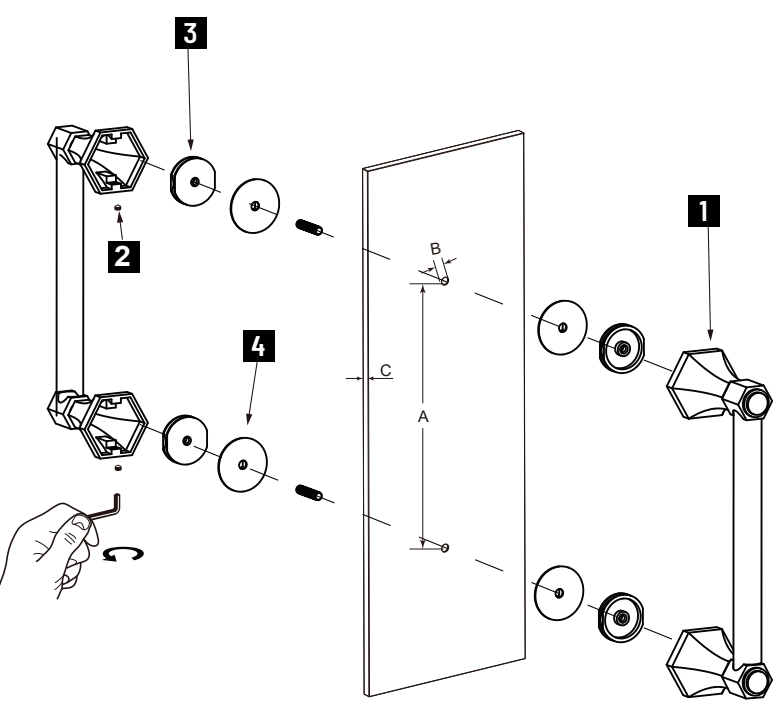

PISA COLLECTION DOUBLE SHOWER DOOR HANDLE 3427808

PRODUCT NAME: DOUBLE SHOWER
DOOR HANDLE

PRODUCT CODE: 3427808

MATERIAL: All-brass construction

KEY FEATURES: Classic Art Deco take
on a traditional design

NOTE: Dimensions and specifications are subject to change without notice.

HANDLES INFO

Components Included		
①	Handle	X1
②	Set Screw M6	X2
③	Fixing Bracket	X2
④	Rubber Gasket	X4

Mounting Kits Included		
	X1	Allen Key

GLASS INFO

Glass Hole C-C Distance		
A	8"/203mm	8" Shower Door Handle
	12"/305mm	12" Shower Door Handle
	18"/457mm	18" Shower Door Handle
	24"/610mm	24" Shower Door Handle
	36"/914mm	36" Shower Door Handle
B	1/2" (12mm)	Glass Hole Diameter
C	6-12mm	Glass Thickness