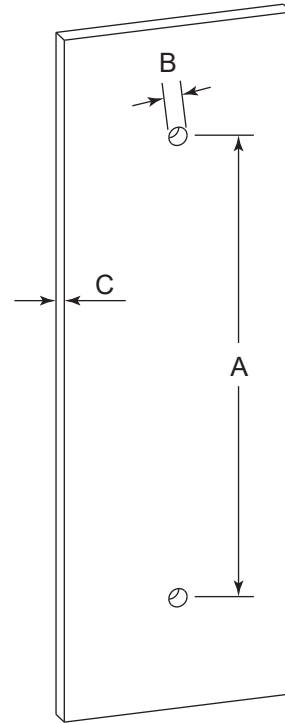

PISA COLLECTION DOUBLE SHOWER DOOR HANDLE 3427808

PRODUCT NAME: DOUBLE SHOWER
DOOR HANDLE

PRODUCT CODE: 3427808

MATERIAL: All-brass construction

KEY FEATURES: Classic Art Deco take
on a traditional design

NOTE: Dimensions and specifications are subject to change without notice.

HANDLES INFO

Components Included		
①	Handle	X1
②	Set Screw M6	X2
③	Fixing Bracket	X2
④	Rubber Gasket	X4

Mounting Kits Included		
	X1	Allen Key

GLASS INFO

Glass Hole C-C Distance		
A	8"/203mm	8" Shower Door Handle
	12"/305mm	12" Shower Door Handle
	18"/457mm	18" Shower Door Handle
	24"/610mm	24" Shower Door Handle
	36"/914mm	36" Shower Door Handle
B	1/2" (12mm)	Glass Hole Diameter
C	6-12mm	Glass Thickness