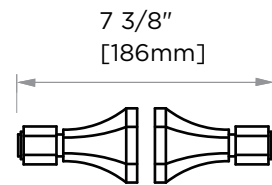

PISA COLLECTION DOUBLE SHOWER DOOR HANDLE 3427808

PRODUCT NAME: DOUBLE SHOWER
DOOR HANDLE

PRODUCT CODE: 3427808

MATERIAL: All-brass construction

KEY FEATURES: Classic Art Deco take
on a traditional design

NOTE: Dimensions and specifications are subject to change without notice.

HANDLES INFO

Components Included		
①	Handle	X1
②	Set Screw M6	X2
③	Fixing Bracket	X2
④	Rubber Gasket	X4

Mounting Kits Included		
	X1	Allen Key

GLASS INFO

Glass Hole C-C Distance		
A	8"/203mm	8" Shower Door Handle
	12"/305mm	12" Shower Door Handle
	18"/457mm	18" Shower Door Handle
	24"/610mm	24" Shower Door Handle
	36"/914mm	36" Shower Door Handle
B	1/2" (12mm)	Glass Hole Diameter
C	6-12mm	Glass Thickness