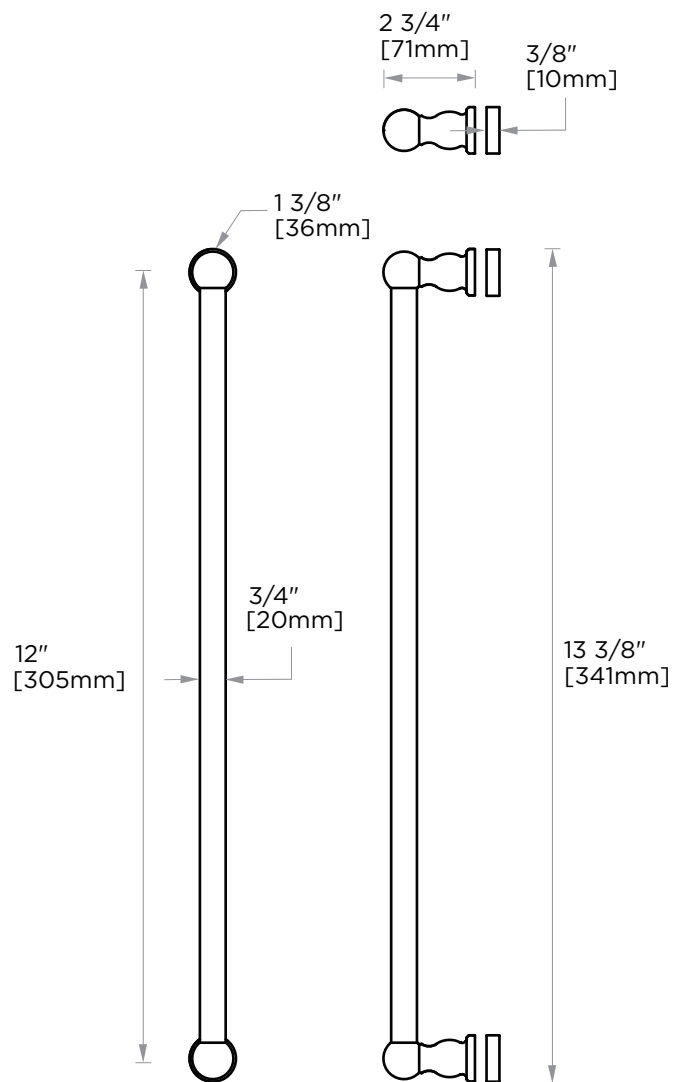

WARRANTY:

Lifetime Limited (Residential Use)
One Year (Commercial Use)

NOTE: Dimensions and specifications are subject to change without notice.