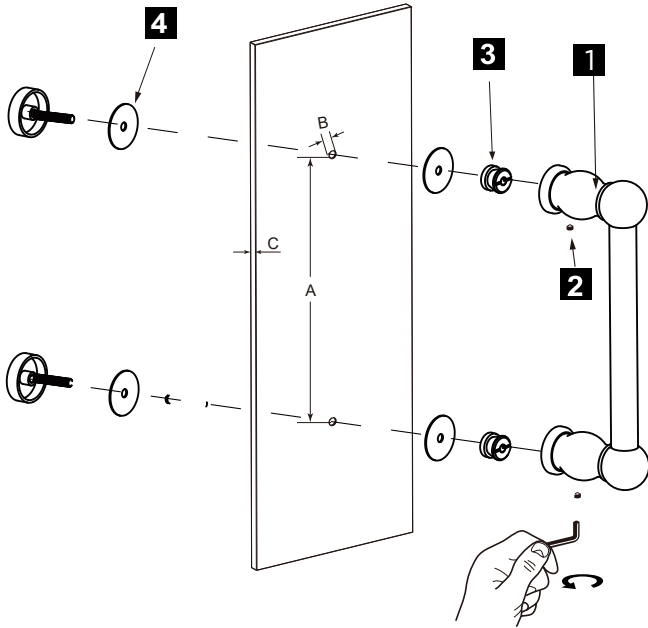

## FLORENCE COLLECTION SINGLE SDH 12" 3227512

**PRODUCT NAME:** SINGLE SHOWER DOOR HANDLE 12"

**PRODUCT CODE:** 3227512

**MATERIAL:** All-brass construction

**KEY FEATURES:** Traditional design.  
Round and elegant style.

### HANDLES INFO

Components Included		
①	Handle	X1
②	Set Screw M6	X2
③	Fixing Bracket	X2
④	Rubber Gasket	X4

Mounting Kits Included		
	X1	Allen Key

### GLASS INFO

Glass Hole C-C Distance		
A	8"/203mm	8" Shower Door Handle
	12"/305mm	12" Shower Door Handle
	18"/457mm	18" Shower Door Handle
	24"/610mm	24" Shower Door Handle
	36"/914mm	36" Shower Door Handle
B	1/2" (12mm)	Glass Hole Diameter
C	6-12mm	Glass Thickness