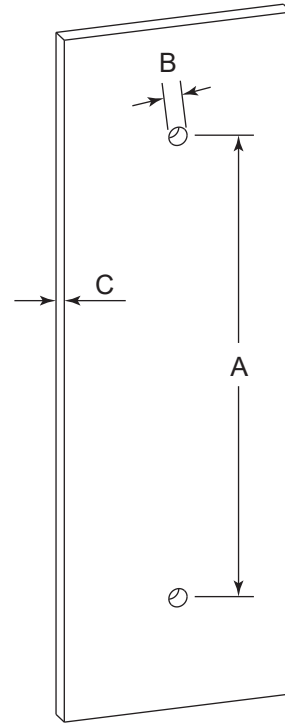

## FLORENCE COLLECTION SINGLE SDH 12" 3227512

**PRODUCT NAME:** SINGLE SHOWER DOOR HANDLE 12"

**PRODUCT CODE:** 3227512

**MATERIAL:** All-brass construction

**KEY FEATURES:** Traditional design.  
Round and elegant style.

### HANDLES INFO

Components Included		
①	Handle	X1
②	Set Screw M6	X2
③	Fixing Bracket	X2
④	Rubber Gasket	X4

Mounting Kits Included		
	X1	Allen Key

### GLASS INFO

Glass Hole C-C Distance		
A	8"/203mm	8" Shower Door Handle
	12"/305mm	12" Shower Door Handle
	18"/457mm	18" Shower Door Handle
	24"/610mm	24" Shower Door Handle
	36"/914mm	36" Shower Door Handle
B	1/2" (12mm)	Glass Hole Diameter
C	6-12mm	Glass Thickness