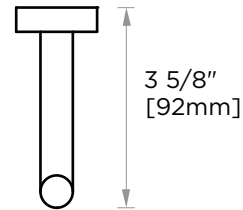

MADRID COLLECTION DOUBLE SPARE TISSUE HOLDER 262157

PRODUCT NAME: DOUBLE SPARE TISSUE HODLER

PRODUCT CODE: 262157

MATERIAL: All-brass construction

KEY FEATURES: Contemporary design.
Simple and straight forward lines.
Strong linear silhouette.

NOTE: Dimensions and specifications are subject to change without notice.