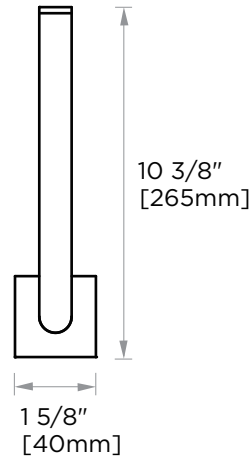

MADRID COLLECTION DOUBLE SPARE TISSUE HOLDER 262157

PRODUCT NAME: DOUBLE SPARE TISSUE HODLER

PRODUCT CODE: 262157

MATERIAL: All-brass construction

KEY FEATURES: Contemporary design.
Simple and straight forward lines.
Strong linear silhouette.

NOTE: Dimensions and specifications are subject to change without notice.