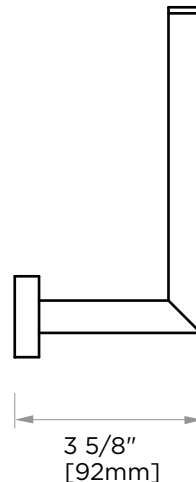

MADRID COLLECTION DOUBLE SPARE TISSUE HOLDER 262157

PRODUCT NAME: DOUBLE SPARE TISSUE HODLER

PRODUCT CODE: 262157

MATERIAL: All-brass construction

KEY FEATURES: Contemporary design.
Simple and straight forward lines.
Strong linear silhouette.

NOTE: Dimensions and specifications are subject to change without notice.