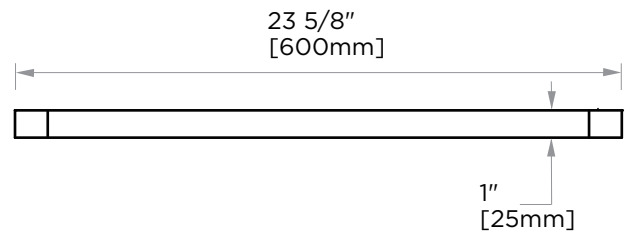

**COLOGNE COLLECTION**  
**TOWEL SHELF**  
255440

**PRODUCT NAME:** TOWEL SHELF

**PRODUCT CODE:** 255440

**MATERIAL:** All-brass construction

**KEY FEATURES:** Contemporary design with strong bold silhouette softened by the rounded corners and curved lines.

NOTE: Dimensions and specifications are subject to change without notice.