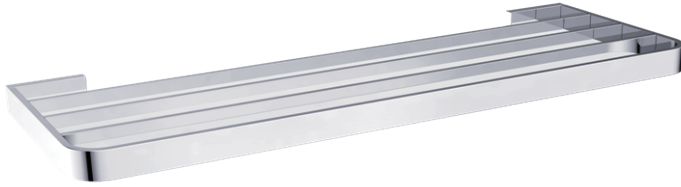

**COLOGNE COLLECTION**  
**TOWEL SHELF**  
255440

**PRODUCT NAME:** TOWEL SHELF

**PRODUCT CODE:** 255440

**MATERIAL:** All-brass construction

**KEY FEATURES:** Contemporary design with strong bold silhouette softened by the rounded corners and curved lines.