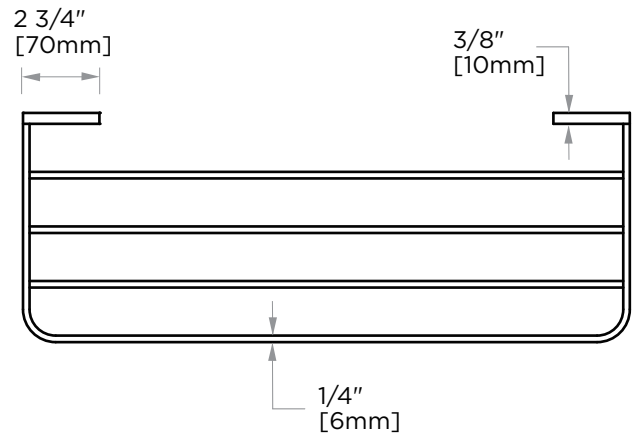

**COLOGNE COLLECTION**  
**TOWEL SHELF**  
255440

**PRODUCT NAME:** TOWEL SHELF

**PRODUCT CODE:** 255440

**MATERIAL:** All-brass construction

**KEY FEATURES:** Contemporary design with strong bold silhouette softened by the rounded corners and curved lines.

NOTE: Dimensions and specifications are subject to change without notice.