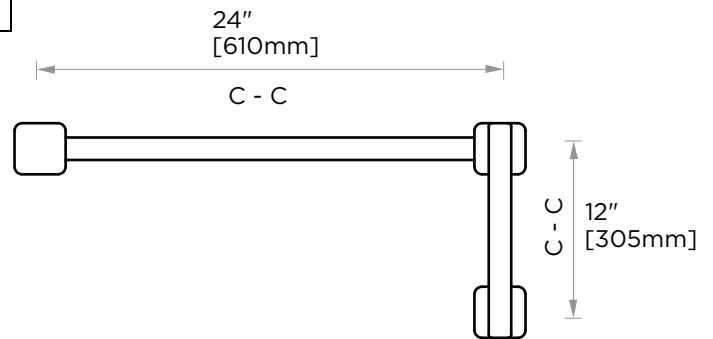

WARRANTY:

Lifetime Limited (Residential Use)
One Year (Commercial Use)

NOTE: Dimensions and specifications are subject to change without notice.