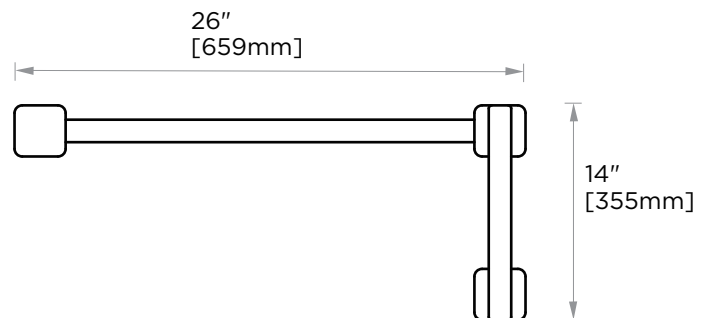

WARRANTY:

Lifetime Limited (Residential Use)
One Year (Commercial Use)

NOTE: Dimensions and specifications are subject to change without notice.