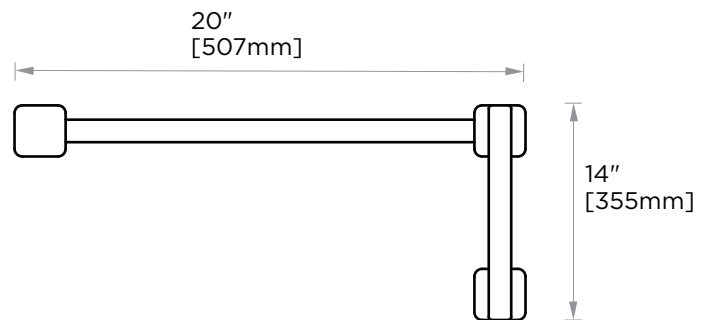

WARRANTY:

Lifetime Limited (Residential Use)
One Year (Commercial Use)

NOTE: Dimensions and specifications are subject to change without notice.