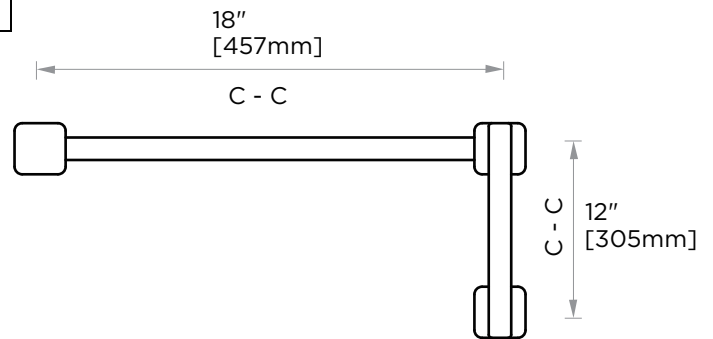

WARRANTY:

Lifetime Limited (Residential Use)
One Year (Commercial Use)

NOTE: Dimensions and specifications are subject to change without notice.