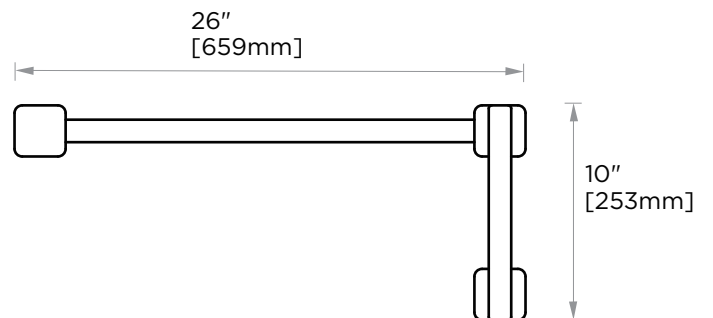

WARRANTY:

Lifetime Limited (Residential Use)
One Year (Commercial Use)

NOTE: Dimensions and specifications are subject to change without notice.