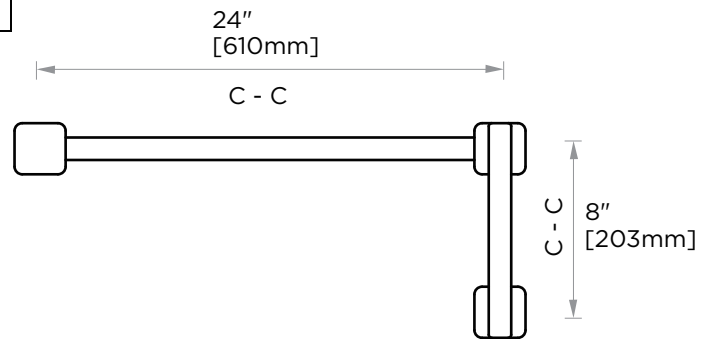

WARRANTY:

Lifetime Limited (Residential Use)
One Year (Commercial Use)

NOTE: Dimensions and specifications are subject to change without notice.