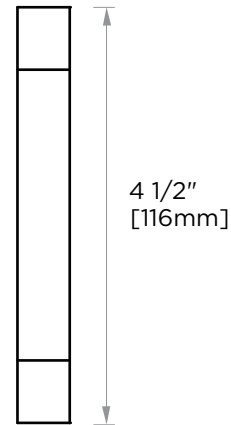

WARRANTY:

Lifetime Limited (Residential Use)
One Year (Commercial Use)

NOTE: Dimensions and specifications are subject to change without notice.