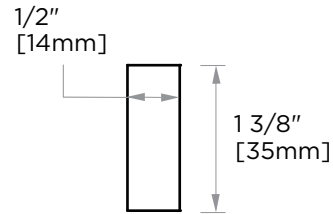

LONDON COLLECTION CABINET PULL 4" 248704

PRODUCT NAME: CABINET PULL 4"

PRODUCT CODE: 248704

MATERIAL: All-brass construction

KEY FEATURES: Contemporary design.
Sleek rectangular shapes offset
by strong squared anchors.