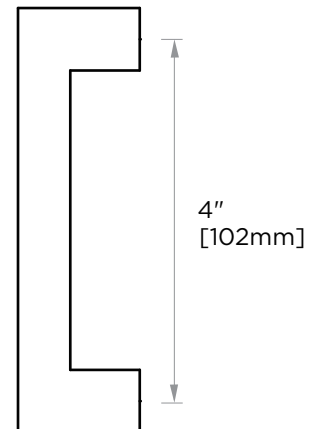

WARRANTY:

Lifetime Limited (Residential Use)
One Year (Commercial Use)

NOTE: Dimensions and specifications are subject to change without notice.