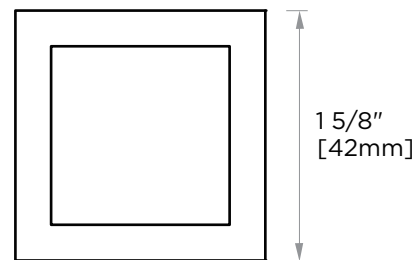

WARRANTY:

Lifetime Limited (Residential Use)
One Year (Commercial Use)

NOTE: Dimensions and specifications are subject to change without notice.