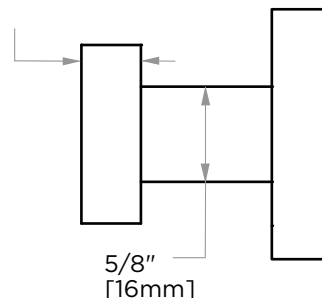

WARRANTY:

Lifetime Limited (Residential Use)
One Year (Commercial Use)

NOTE: Dimensions and specifications are subject to change without notice.