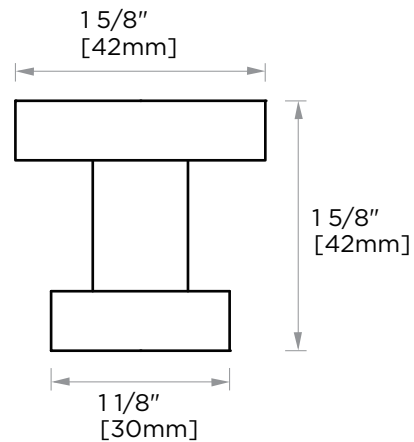

## LONDON COLLECTION ROBE HOOK 248135

**PRODUCT NAME:** ROBE HOOK

**PRODUCT CODE:** 248135

**MATERIAL:** All-brass construction

**KEY FEATURES:** Contemporary design.  
Sleek rectangular shapes offset  
by strong squared anchors.