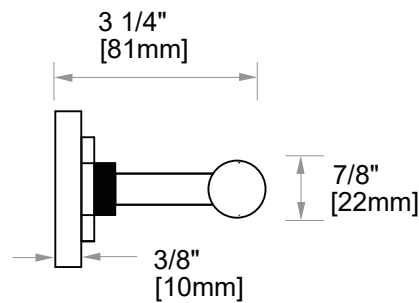

NOTE: Dimensions and specifications are subject to change without notice.