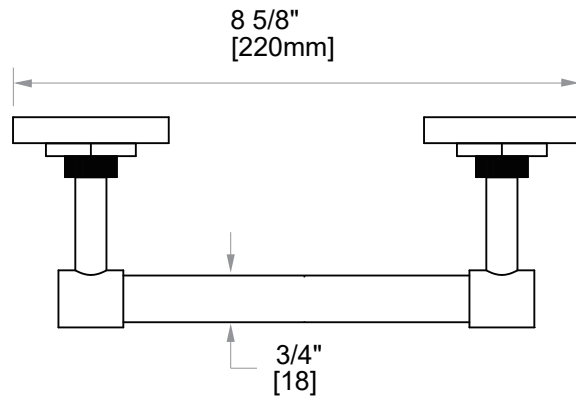

WINDSOR COLLECTION
TISSUE HOLDER
224158

PRODUCT NAME: TISSUE HOLDER

PRODUCT CODE: 224158

MATERIAL: All-brass construction

STOCKED FINISHES:

- Polished Chrome (99)
- Brushed Nickel (81)
- Polished Nickel (68)
- Unlacquered Brass (75)