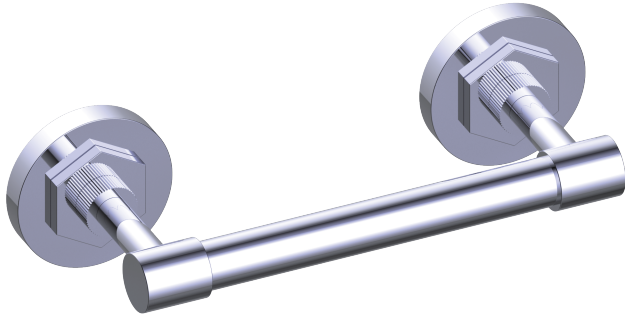

WINDSOR COLLECTION
TISSUE HOLDER
224158

PRODUCT NAME: TISSUE HOLDER

PRODUCT CODE: 224158

MATERIAL: All-brass construction

STOCKED FINISHES:

- Polished Chrome (99)
- Brushed Nickel (81)
- Polished Nickel (68)
- Unlacquered Brass (75)