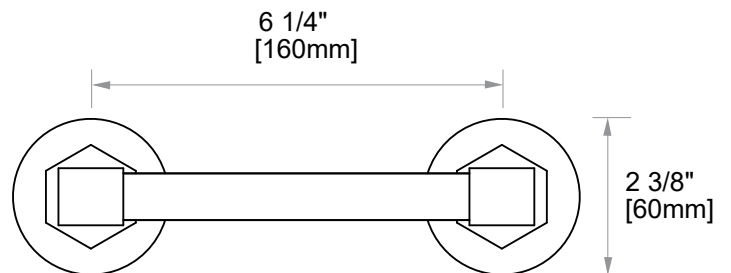

WINDSOR COLLECTION
TISSUE HOLDER
224158

PRODUCT NAME: TISSUE HOLDER

PRODUCT CODE: 224158

MATERIAL: All-brass construction

STOCKED FINISHES:

- Polished Chrome (99)
- Brushed Nickel (81)
- Polished Nickel (68)
- Unlacquered Brass (75)