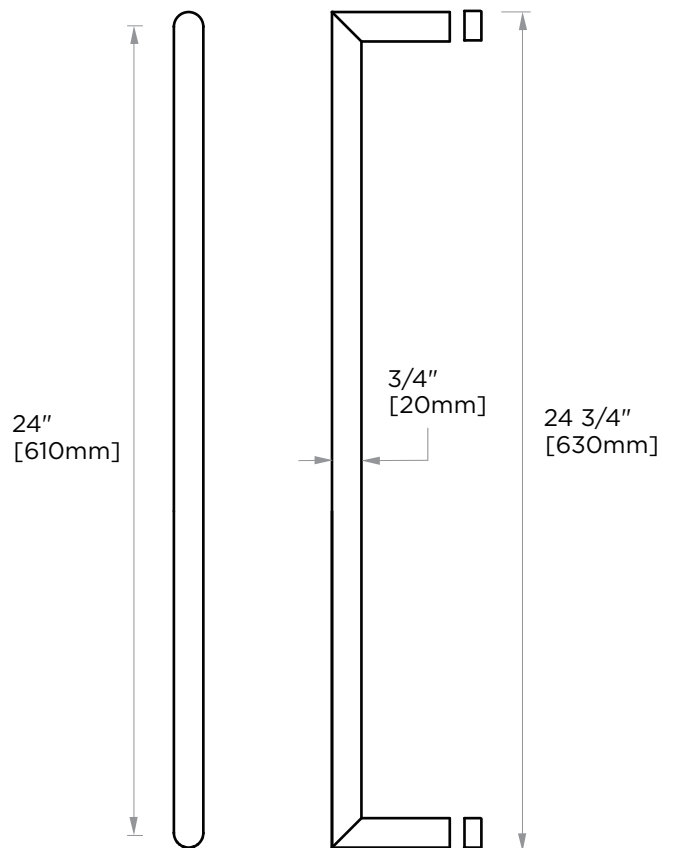

## SEVILLE COLLECTION SINGLE SHOWER DOOR HANDLE 1887524

**PRODUCT NAME:** SINGLE SHOWER  
DOOR HANDLE

**PRODUCT CODE:** 1887524

**MATERIAL:** All-brass construction

**KEY FEATURES:** Sleek round profile,  
minimalist footprint,  
with no rosette.

NOTE: Dimensions and specifications are subject to change without notice.

### HANDLES INFO

Components Included		
①	Handle	X1
②	Set Screw M6	X2
③	Fixing Bracket	X2
④	Rubber Gasket	X4

Mounting Kits Included		
	X1	Allen Key

### GLASS INFO

Glass Hole C-C Distance		
A	8"/203mm	8" Shower Door Handle
	12"/305mm	12" Shower Door Handle
	18"/457mm	18" Shower Door Handle
	24"/610mm	24" Shower Door Handle
	36"/914mm	36" Shower Door Handle
B	3/8" (10mm)	Glass Hole Diameter
C	6-12mm	Glass Thickness