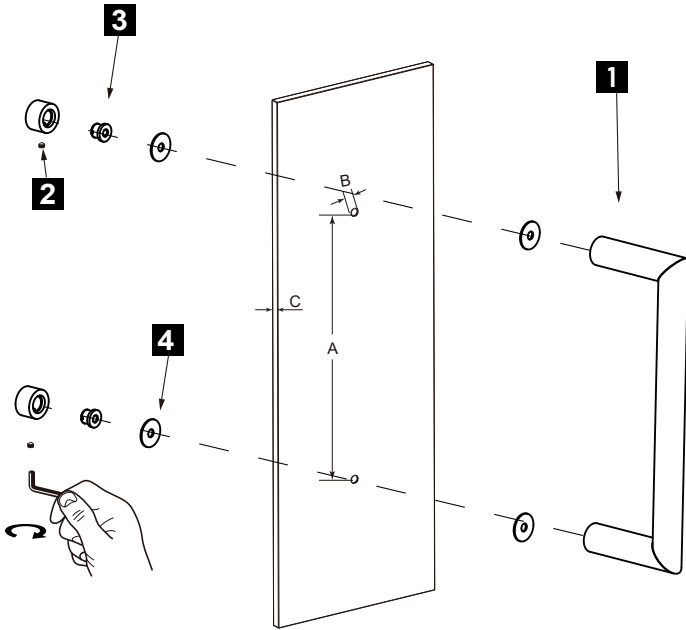

## SEVILLE COLLECTION SINGLE SHOWER DOOR HANDLE 1887524

**PRODUCT NAME:** SINGLE SHOWER  
DOOR HANDLE

**PRODUCT CODE:** 1887524

**MATERIAL:** All-brass construction

**KEY FEATURES:** Sleek round profile,  
minimalist footprint,  
with no rosette.

### HANDLES INFO

Components Included		
①	Handle	X1
②	Set Screw M6	X2
③	Fixing Bracket	X2
④	Rubber Gasket	X4

Mounting Kits Included		
	X1	Allen Key

### GLASS INFO

Glass Hole C-C Distance		
A	8"/203mm	8" Shower Door Handle
	12"/305mm	12" Shower Door Handle
	18"/457mm	18" Shower Door Handle
	24"/610mm	24" Shower Door Handle
	36"/914mm	36" Shower Door Handle
B	3/8" (10mm)	Glass Hole Diameter
C	6-12mm	Glass Thickness