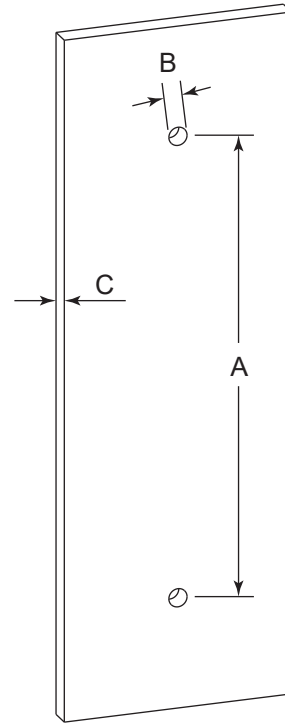

## SEVILLE COLLECTION SINGLE SHOWER DOOR HANDLE 1887524

**PRODUCT NAME:** SINGLE SHOWER  
DOOR HANDLE

**PRODUCT CODE:** 1887524

**MATERIAL:** All-brass construction

**KEY FEATURES:** Sleek round profile,  
minimalist footprint,  
with no rosette.

NOTE: Dimensions and specifications are subject to change without notice.

### HANDLES INFO

Components Included		
①	Handle	X1
②	Set Screw M6	X2
③	Fixing Bracket	X2
④	Rubber Gasket	X4

Mounting Kits Included		
	X1	Allen Key

### GLASS INFO

Glass Hole C-C Distance		
A	8"/203mm	8" Shower Door Handle
	12"/305mm	12" Shower Door Handle
	18"/457mm	18" Shower Door Handle
	24"/610mm	24" Shower Door Handle
	36"/914mm	36" Shower Door Handle
B	3/8" (10mm)	Glass Hole Diameter
C	6-12mm	Glass Thickness