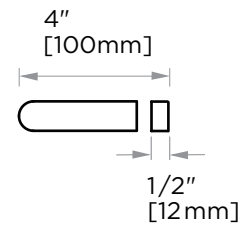

## SEVILLE COLLECTION SINGLE SHOWER DOOR HANDLE 1887524

**PRODUCT NAME:** SINGLE SHOWER  
DOOR HANDLE

**PRODUCT CODE:** 1887524

**MATERIAL:** All-brass construction

**KEY FEATURES:** Sleek round profile,  
minimalist footprint,  
with no rosette.

### HANDLES INFO

Components Included		
①	Handle	X1
②	Set Screw M6	X2
③	Fixing Bracket	X2
④	Rubber Gasket	X4

Mounting Kits Included		
	X1	Allen Key

### GLASS INFO

Glass Hole C-C Distance		
A	8"/203mm	8" Shower Door Handle
	12"/305mm	12" Shower Door Handle
	18"/457mm	18" Shower Door Handle
	24"/610mm	24" Shower Door Handle
	36"/914mm	36" Shower Door Handle
B	3/8" (10mm)	Glass Hole Diameter
C	6-12mm	Glass Thickness