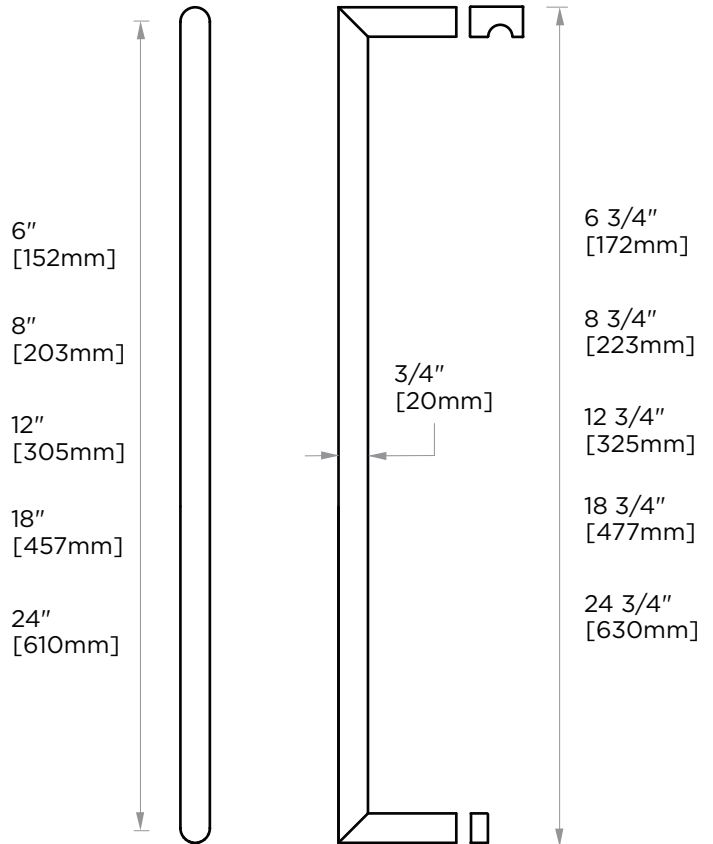

WARRANTY:

Lifetime Limited (Residential Use)
One Year (Commercial Use)

NOTE: Dimensions and specifications are subject to change without notice.