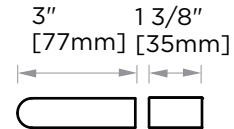

*Purchase Single Shower Door Handle
To Pair With: 1887506, 1887508,
1887512, 1887518, 1887524

SEVILLE COLLECTION SHOWER DOOR KNOB - KNOB ONLY 1887503

PRODUCT NAME: SHOWER DOOR KNOB
- KNOB ONLY

PRODUCT CODE: 1887503