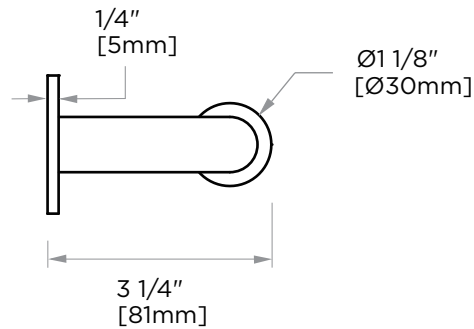

WARRANTY:

Lifetime Limited (Residential Use)
One Year (Commercial Use)

NOTE: Dimensions and specifications are subject to change without notice.