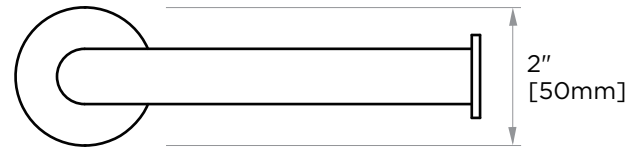

NICE COLLECTION
TISSUE HOLDER
170151

PRODUCT NAME: TISSUE HODLER

PRODUCT CODE: 170151

MATERIAL: All-brass construction

KEY FEATURES: Contemporary design. Soft, curved brass with thin rosettes

STOCKED FINISHES: