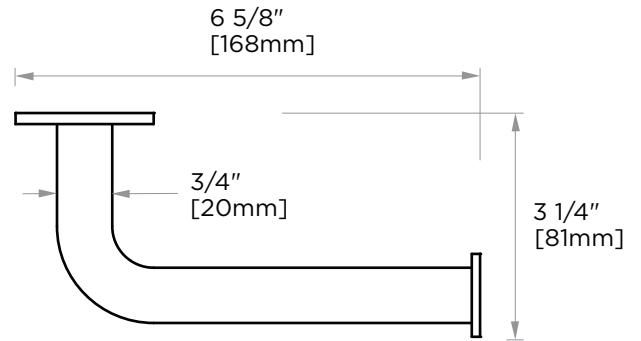

NICE COLLECTION
TISSUE HOLDER
170151

PRODUCT NAME: TISSUE HODLER

PRODUCT CODE: 170151

MATERIAL: All-brass construction

KEY FEATURES: Contemporary design. Soft, curved brass with thin rosettes

STOCKED FINISHES: