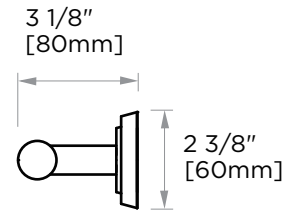

## SOFIA COLLECTION TOWEL BAR 9" 167109

**PRODUCT NAME:** TOWEL BAR 9"

**PRODUCT CODE:** 167109

**MATERIAL:** All-brass construction

**KEY FEATURES:** Contemporary design.  
Geometric with bold  
circular backdrop.