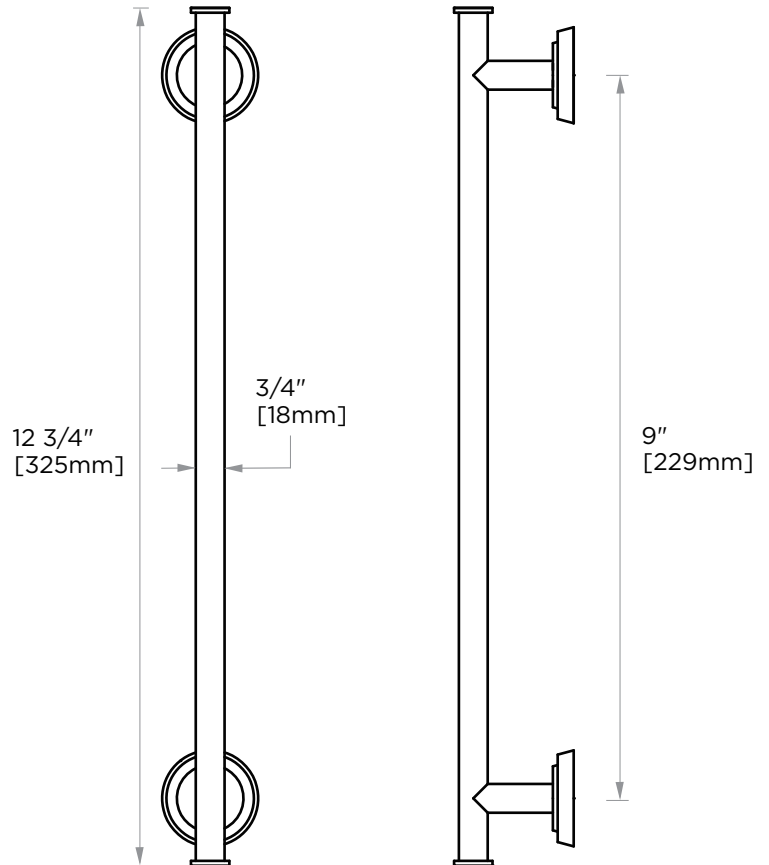

WARRANTY:

Lifetime Limited (Residential Use)
One Year (Commercial Use)

NOTE: Dimensions and specifications are subject to change without notice.