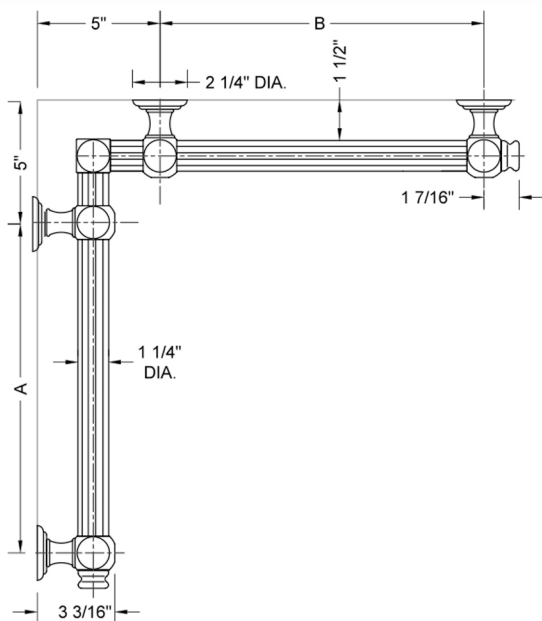

G61 24" x 36" Inside Corner Grab Bar Model #: G61-24-36-IC-

FEATURES:

- ADA compliant when properly installed
- All brass construction, fully polished & plated
- All grab bars can be custom sized. Contact JACLO for pricing & availability
- Optional handshower sliders and toilet paper/wash cloth holders can be added only upon initial order
- Grab bars over 32" REQUIRE a middle post

SPECIFICATION DRAWING:

BRASS LUXURY GRAB BAR							
PART. #	DESCRIPTION	A	B	PART. #	DESCRIPTION	A	B
G61-12-12-IC	CENTER OF POST	12"	12"	G61-24-36-IC	CENTER OF POST	24"	36"
G61-12-16-IC	CENTER OF POST	12"	16"	G61-24-48-IC	CENTER OF POST	24"	48"
G61-12-24-IC	CENTER OF POST	12"	24"	G61-24-60-IC	CENTER OF POST	24"	60"
G61-12-32-IC	CENTER OF POST	12"	32"				
G61-12-36-IC	CENTER OF POST	12"	36"	G61-32-32-IC	CENTER OF POST	32"	32"
G61-12-48-IC	CENTER OF POST	12"	48"	G61-32-36-IC	CENTER OF POST	32"	36"
G61-12-60-IC	CENTER OF POST	12"	60"	G61-32-48-IC	CENTER OF POST	32"	48"
				G61-32-60-IC	CENTER OF POST	32"	60"
G61-16-16-IC	CENTER OF POST	16"	16"				
G61-16-24-IC	CENTER OF POST	16"	24"	G61-36-36-IC	CENTER OF POST	36"	36"
G61-16-32-IC	CENTER OF POST	16"	32"	G61-36-48-IC	CENTER OF POST	36"	48"
				G61-36-60-IC	CENTER OF POST	36"	60"
G61-16-36-IC	CENTER OF POST	16"	36"				
G61-16-48-IC	CENTER OF POST	16"	48"	G61-48-48-IC	CENTER OF POST	48"	48"
G61-16-60-IC	CENTER OF POST	16"	60"	G61-48-60-IC	CENTER OF POST	48"	60"
G61-24-24-IC	CENTER OF POST	24"	24"	G61-60-60-IC	CENTER OF POST	60"	60"
G61-24-32-IC	CENTER OF POST	24"	32"				