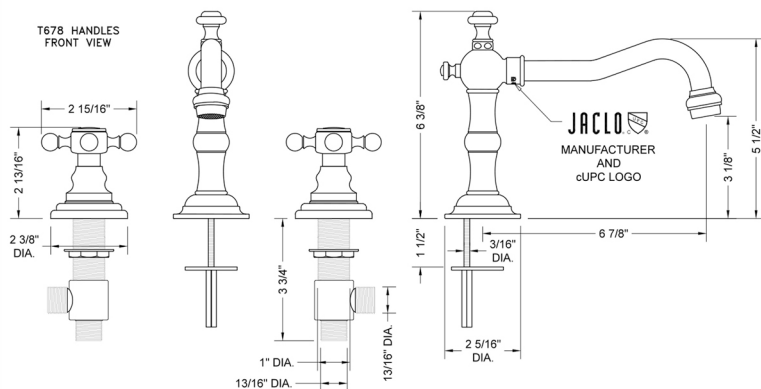

Roaring 20's Faucet with Ball Cross Handles

Model #: 7830-T678-

FEATURES:

- All brass 8" - 12" widespread faucet includes brass pop-up drain with overflow
- 1/4 turn ceramic valves
- Swivel Spout (For Stationary Spout option, contact JACLO)
- Available Flow Rates: 1.5, 1.2 & 0.5 GPM. Additional flow rate (aerator) options available. Contact JACLO.
- 6 7/8" spout reach
- Spout Hole Size Min-Max: 1" - 2"
- Valve Hole Size Min-Max: 1 1/8" - 1 5/8"

AVAILABLE FINISHES:

Polished Chrome (PCH)	Satin Chrome (SC)	Bronze Umber (BU)
Satin Nickel (SN)	Pewter (PEW)	Caramel Bronze (CB)
Polished Nickel (PN)	Antique Brass (AB)	Antique Copper (ACU)
Oil-Rubbed Bronze (ORB)	Polished Brass (PB)	Polished Copper (PCU)
Vintage Bronze (VB)	Satin Brass (SB)	Rose Gold (RG)
Matte Black (MBK)	Satin Gold (SG)	Polished Gold (PG)
Black Nickel (BKN)	Bombay Gold (BG)	Jewelers Gold (JG)
Europa Bronze (EB)	White (WH)	Sedona Beige (SDB)
Tristan Brass (TB)	Unlacquered Brass (ULB)	Satin Cooper (SCU)

SPECIFICATION DRAWING:

AVAILABLE HANDLES:

COMPLIANCES:

Complies with: ASME A112.18.1-2012/CSA B125.1-12