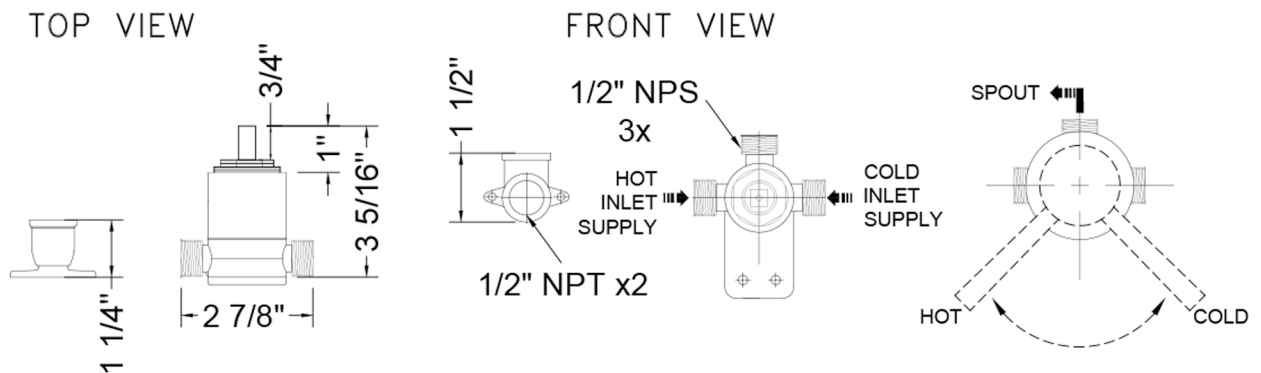

SPECIFICATION DRAWING: