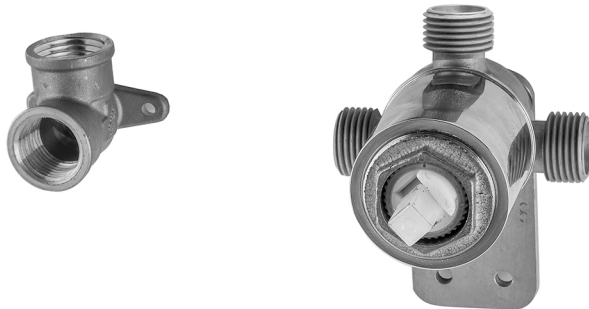

# Rough Valve for Contempo Single Lever Wall Faucet

**Model #: 6660-RGH**

**FEATURES:**

- Required Rough for single handle wall faucet trim
- 1/2" NPT Hot inlet, 1/2" NPT Cold inlet

**AVAILABLE FINISHES:**