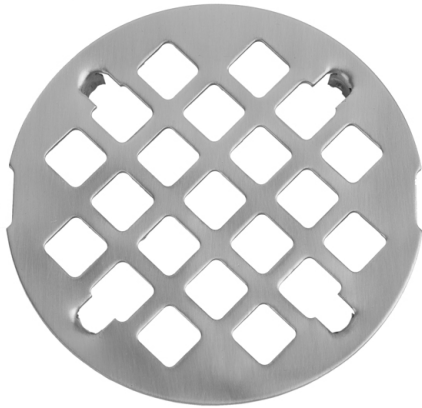

## Shower Drain Snap In Plate (3 1/4" Diameter)

**Model #: 6235-**

### FEATURES:

- 3 1/4" Diameter
- 2 7/8" prong to prong
- Fits Casper and Oatey drain
- No screws required
- Snap in design

### AVAILABLE FINISHES:

Polished Chrome (PCH)	Satin Chrome (SC)	Bronze Umber (BU)
Satin Nickel (SN)	Pewter (PEW)	Caramel Bronze (CB)
Polished Nickel (PN)	Antique Brass (AB)	Antique Copper (ACU)
Oil-Rubbed Bronze (ORB)	Polished Brass (PB)	Polished Copper (PCU)
Vintage Bronze (VB)	Satin Brass (SB)	Rose Gold (RG)
Matte Black (MBK)	Satin Gold (SG)	Polished Gold (PG)
Black Nickel (BKN)	Bombay Gold (BG)	Jewelers Gold (JG)
Europa Bronze (EB)	White (WH)	Sedona Beige (SDB)
Tristan Brass (TB)	Satin Cooper (SCU)	