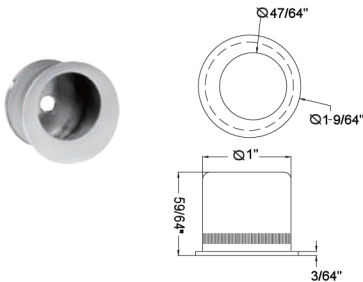

Pocket Pulls

FHIX05 Furniture Pocket Pull
Stainless Steel
Concealed Fixing, Screws included

Description	Finish	Product Code
Furniture Pocket Pull	Satin	FHIX05-32D
	Polished	FHIX05-32
	Oil Rubbed Bronze	FHIX05-10B

FHIX06 Furniture Pocket Pull
Stainless Steel
Concealed Fixing, Screws included

Description	Finish	Product Code
Furniture Pocket Pull	Satin	FHIX06-32D
	Polished	FHIX06-32
	Oil Rubbed Bronze	FHIX06-10B

EPIX01 Edge Pull
Stainless Steel
Concealed Fixing, Screws included

Description	Finish	Product Code
Edge Pull 1"	Satin	EPIX01-32D
	Polished	EPIX01-32
	Oil Rubbed Bronze	EPIX01-10B