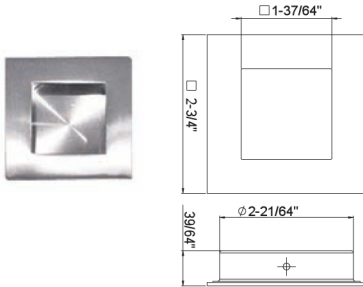

Pocket Pulls

FHIX05 Furniture Pocket Pull
Stainless Steel
Concealed Fixing, Screws included

Description	Finish	Product Code
Furniture Pocket Pull	Satin	FHIX05-32D
	Polished	FHIX05-32
	Oil Rubbed Bronze	FHIX05-10B

FHIX06 Furniture Pocket Pull
Stainless Steel
Concealed Fixing, Screws included

Description	Finish	Product Code
Furniture Pocket Pull	Satin	FHIX06-32D
	Polished	FHIX06-32
	Oil Rubbed Bronze	FHIX06-10B

EPIX01 Edge Pull
Stainless Steel
Concealed Fixing, Screws included

Description	Finish	Product Code
Edge Pull 1"	Satin	EPIX01-32D
	Polished	EPIX01-32
	Oil Rubbed Bronze	EPIX01-10B