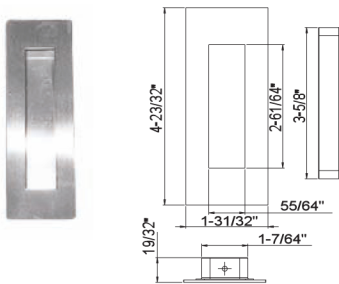

Pocket Pulls

FHIX05 Furniture Pocket Pull
Stainless Steel
Concealed Fixing, Screws included

Description	Finish	Product Code
Furniture Pocket Pull	Satin	FHIX05-32D
	Polished	FHIX05-32
	Oil Rubbed Bronze	FHIX05-10B

FHIX06 Furniture Pocket Pull
Stainless Steel
Concealed Fixing, Screws included

Description	Finish	Product Code
Furniture Pocket Pull	Satin	FHIX06-32D
	Polished	FHIX06-32
	Oil Rubbed Bronze	FHIX06-10B

EPIX01 Edge Pull
Stainless Steel
Concealed Fixing, Screws included

Description	Finish	Product Code
Edge Pull 1"	Satin	EPIX01-32D
	Polished	EPIX01-32
	Oil Rubbed Bronze	EPIX01-10B