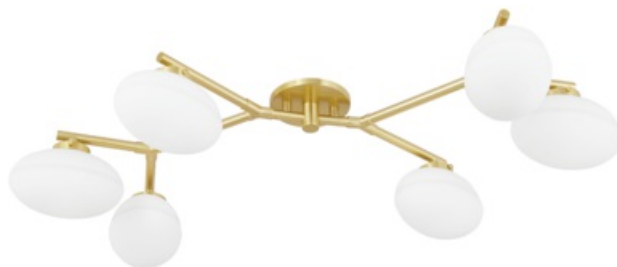

# Wagner

Product ID **5541-AGB**

[Click to Show Price](#)

---

## DIMENSIONAL INFORMATION

Height

**7.75"**

Length

**41.00"**

ADA Compliant

**No**

Hanging Type

**STEM -**

Canopy/Backplate

**6.00" D**

Width

**33.75"**

Shade 1 Top W/Dia

**5.50"**

Top To Center