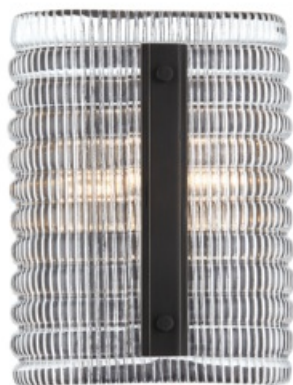

Athens

Product ID **2852-OB**

[Click to Show Price](#)

DIMENSIONAL INFORMATION

Height

9.50"

ADA Compliant

No

Hanging Type

-

Canopy/Backplate

8.00" D

Width

8.00"

Extension

4.25"

Top To Center

4.75"

SHADE INFORMATION

Shade Height

9.50"

Shade Attachment

Decorative Cap Nuts

Shade Material