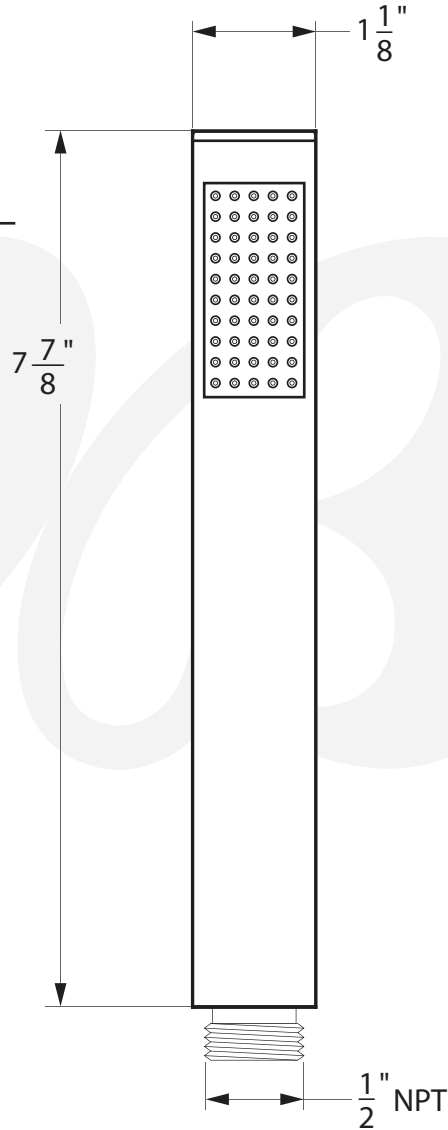

P2131301, P2131302 - Handshower

- Contemporary style hand shower
- ABS construction
- 1.5 GPM ASME Compliant
- Standard 1/2" connection

Standards

- Complies with IAPMO UPC/cUPC

Colors / Finishes

- P2131301 - Chrome
- P2131302 - PVD Satin Nickel

Item Number	Type	Version	Date
P2131301, P2131302	Hand Shower	A	01/29/2016