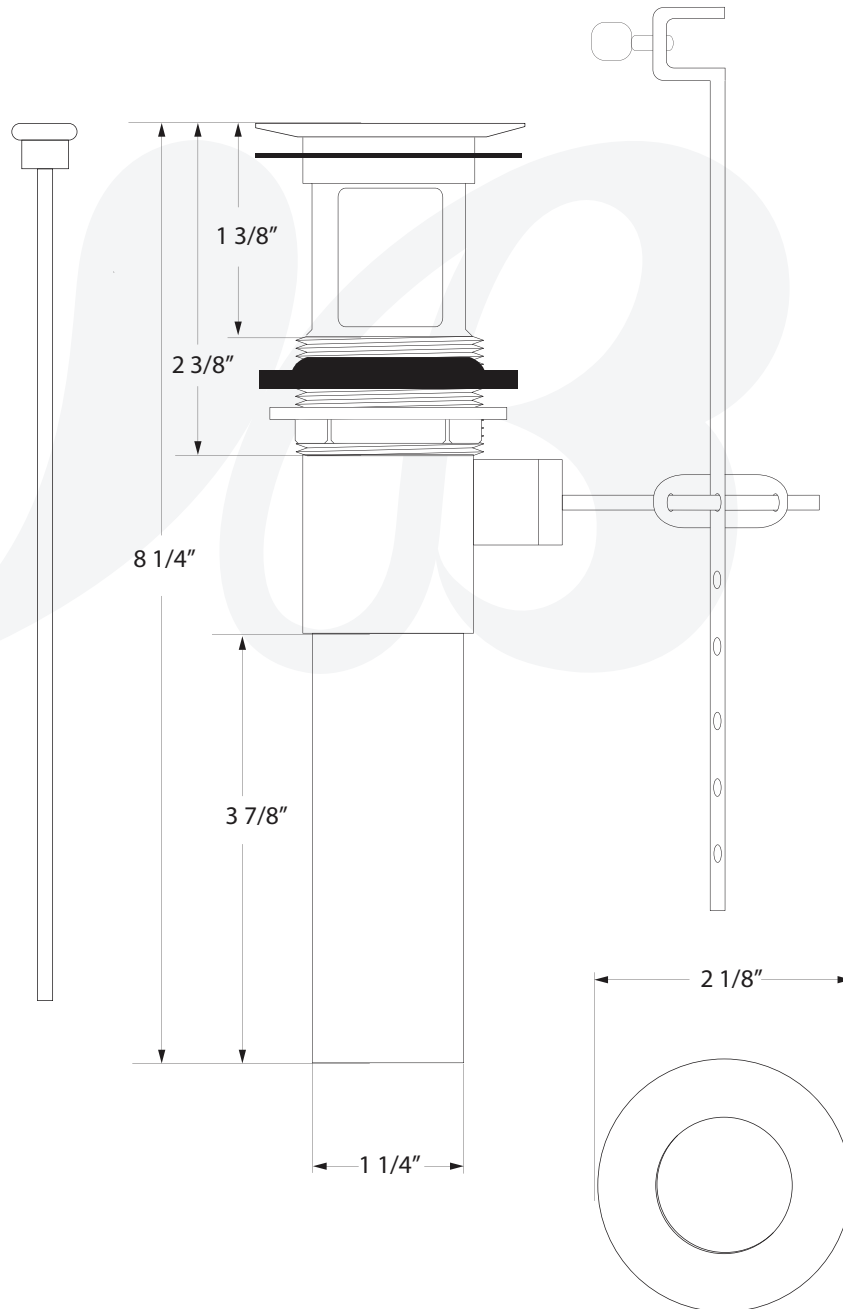

P0111101, P0111102, P0111103 - Pop Up Assembly

Description

- Brass pop-up assembly
- With Overflow
- Pop-up rod included
- All brass tail piece

Standards

- Complies with IAPMO UPC/cUPC

Colors / Finishes

P0111101 - Chrome

P0111102 - PVD Satin Nickel

P0111103 - Antique Bronze

Item Number	Type	Date
P0111101, P0111102, P0111103	Accessories	3/15/2016