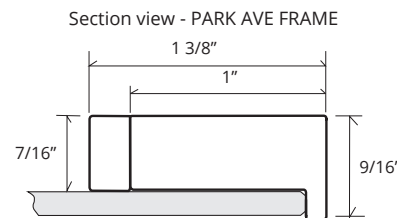

SPECIFICATIONS

Roughing-in Opening	18 3/8" x 72 1/8"
Overall Dimensions	19 1/4" x 73"

GLASSCRAFTERS INC.

Handed Door is available with Left or Right Side Hinges. (add "L" or "R" to model code)

Not available with Beveled Mirror