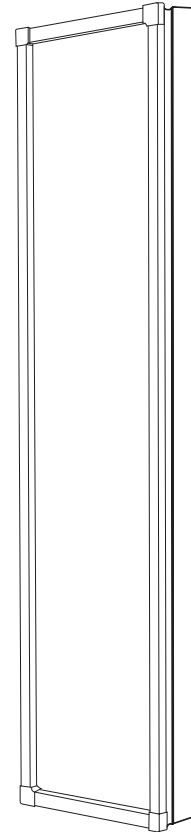

FULL-LENGTH PARK AVE MIRRORED CABINET

GC-2072-4-SC-PA

Side Mirror Kit - Order for Surface Mount, #SMK4-72

Finishes: Polished Chrome, Polished Nickel, Brushed Nickel, Oil Rubbed Bronze, Satin Brass, Iron-Black

SPECIFICATIONS

Roughing-in Opening	18 3/8" x 72 1/8"
Overall Dimensions	19 1/4" x 73"

GLASSCRAFTERS INC.

Handed Door is available with Left or Right Side Hinges. (add "L" or "R" to model code)

Not available with Beveled Mirror