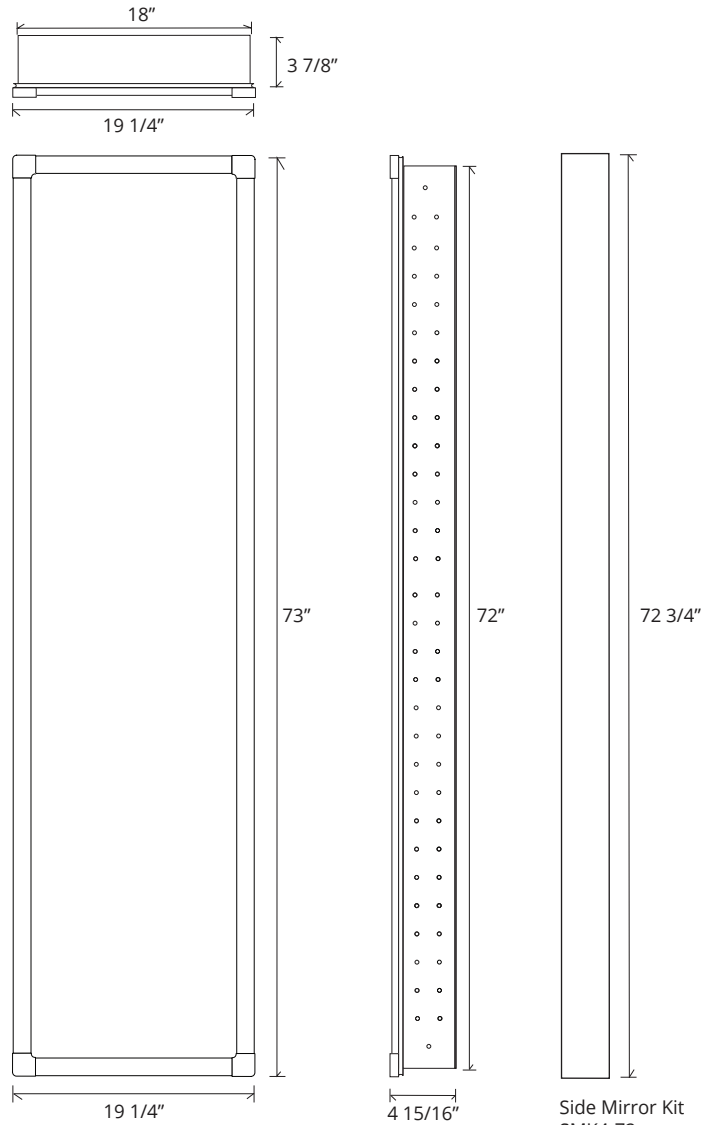

FULL-LENGTH PARK AVE MIRRORED CABINET

GC-2072-4-SC-PA

Side Mirror Kit - Order for Surface Mount, #SMK4-72

Finishes: Polished Chrome, Polished Nickel, Brushed Nickel, Oil Rubbed Bronze, Satin Brass, Iron-Black

SPECIFICATIONS

Roughing-in Opening	18 3/8" x 72 1/8"
Overall Dimensions	19 1/4" x 73"

GLASSCRAFTERS INC.

Handed Door is available with Left or Right Side Hinges. (add "L" or "R" to model code)

Not available with Beveled Mirror