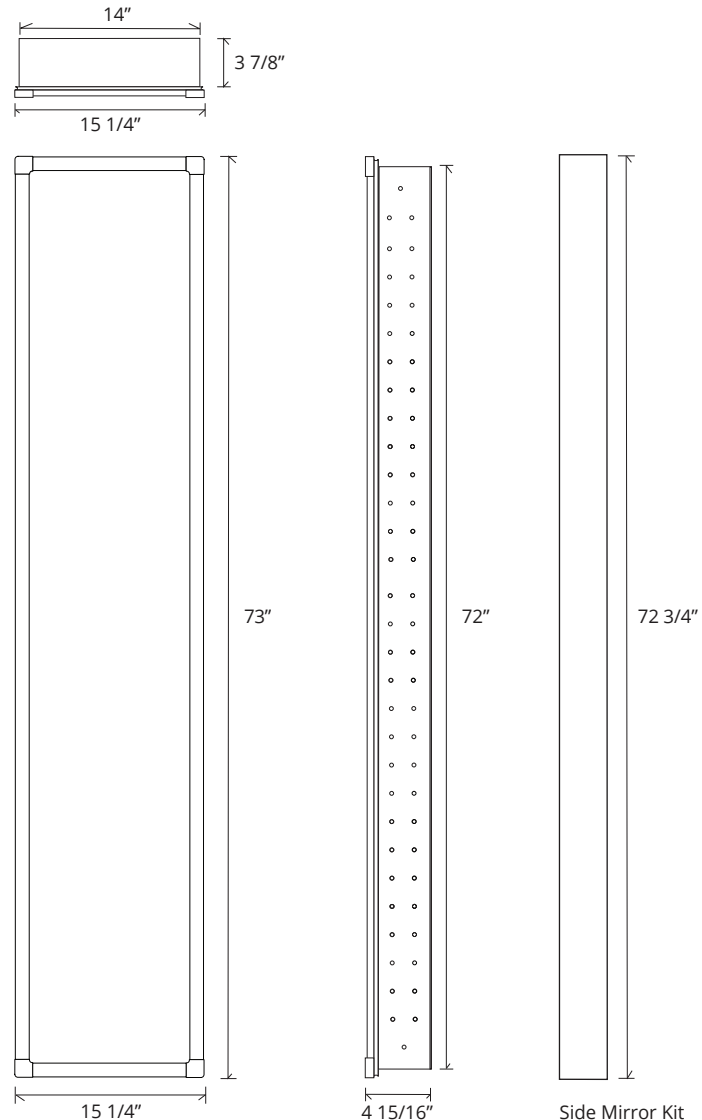

FULL-LENGTH PARK AVE MIRRORED CABINET

GC-1672-4-SC-PA

Side Mirror Kit - Order for Surface Mount, #SMK4-72

Finishes: Polished Chrome, Polished Nickel, Brushed Nickel, Oil Rubbed Bronze

SPECIFICATIONS

Roughing-in Opening	14 3/8" x 72 1/8"
Overall Dimensions	15 1/4" x 73"

GLASSCRAFTERS INC.

Side Mirror Kit
SMK4-72
Order for
Surface
Mount

Handed Door is available with Left or Right Side Hinges. (add "L" or "R" to model code)

Not available with Beveled Mirror

GLASSCRAFTERS, INC.
193 Veterans Blvd. Carlstadt, NJ 07072
1+ (800) 233-7362 (F) 1+ (888) 233-7362
sales@glasscraftersinc.com