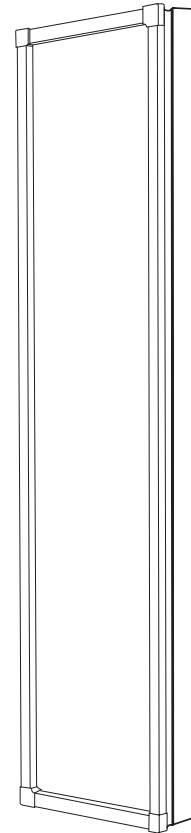

FULL-LENGTH PARK AVE MIRRORED CABINET

GC-1672-4-SC-PA

Side Mirror Kit - Order for Surface Mount, #SMK4-72

Finishes: Polished Chrome, Polished Nickel, Brushed Nickel, Oil Rubbed Bronze

SPECIFICATIONS

Roughing-in Opening	14 3/8" x 72 1/8"
Overall Dimensions	15 1/4" x 73"

GLASSCRAFTERS INC.

Side Mirror Kit
SMK4-72
Order for
Surface
Mount

Handed Door is available with Left or Right Side Hinges. (add "L" or "R" to model code)

Not available with Beveled Mirror

GLASSCRAFTERS, INC.
193 Veterans Blvd. Carlstadt, NJ 07072
1+ (800) 233-7362 (F) 1+ (888) 233-7362
sales@glasscraftersinc.com