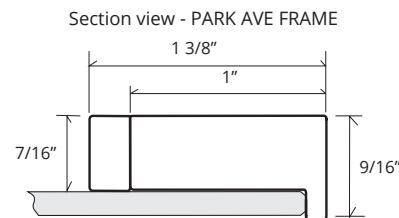

FULL-LENGTH PARK AVE MIRRORED CABINET

GC-1672-4-SC-PA

Side Mirror Kit - Order for Surface Mount, #SMK4-72

Finishes: Polished Chrome, Polished Nickel, Brushed Nickel, Oil Rubbed Bronze

SPECIFICATIONS

Roughing-in Opening	14 3/8" x 72 1/8"
Overall Dimensions	15 1/4" x 73"

GLASSCRAFTERS INC.

Side Mirror Kit
SMK4-72
Order for
Surface
Mount

Handed Door is available with Left or Right Side Hinges. (add "L" or "R" to model code)

Not available with Beveled Mirror

GLASSCRAFTERS, INC.
193 Veterans Blvd. Carlstadt, NJ 07072
1+ (800) 233-7362 (F) 1+ (888) 233-7362
sales@glasscraftersinc.com