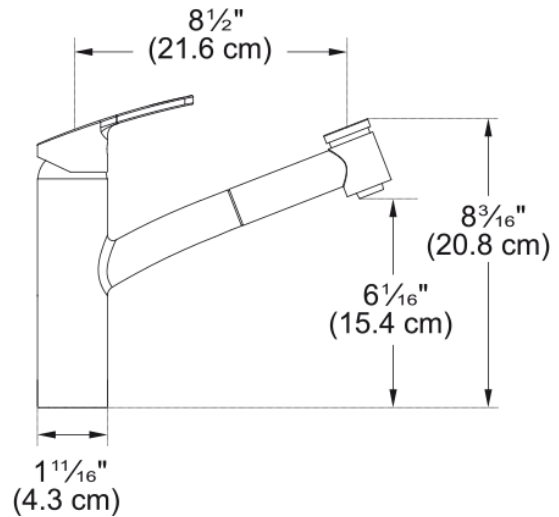

Smart Pull-Out Faucet - SMA-PO-CHR | 115.0391.483

Technical Data

Aspect

| | |
|--------------------------------|-----------------|
| Spout type | Low spout |
| Color | Polished chrome |
| Type of material | Brass |
| Flexible pullout hose material | Nylon grey |
| Spray head material | Brass |

Product Dimensions

| | |
|----------------------|-------|
| Faucet hole diameter | 35 mm |
| Cartridge dimension | 35 mm |

Installation

| | |
|------------------------------|--------|
| Mounting type | Shank |
| Water supply hose connection | 1/2" |
| Water supply hose length | 650 mm |