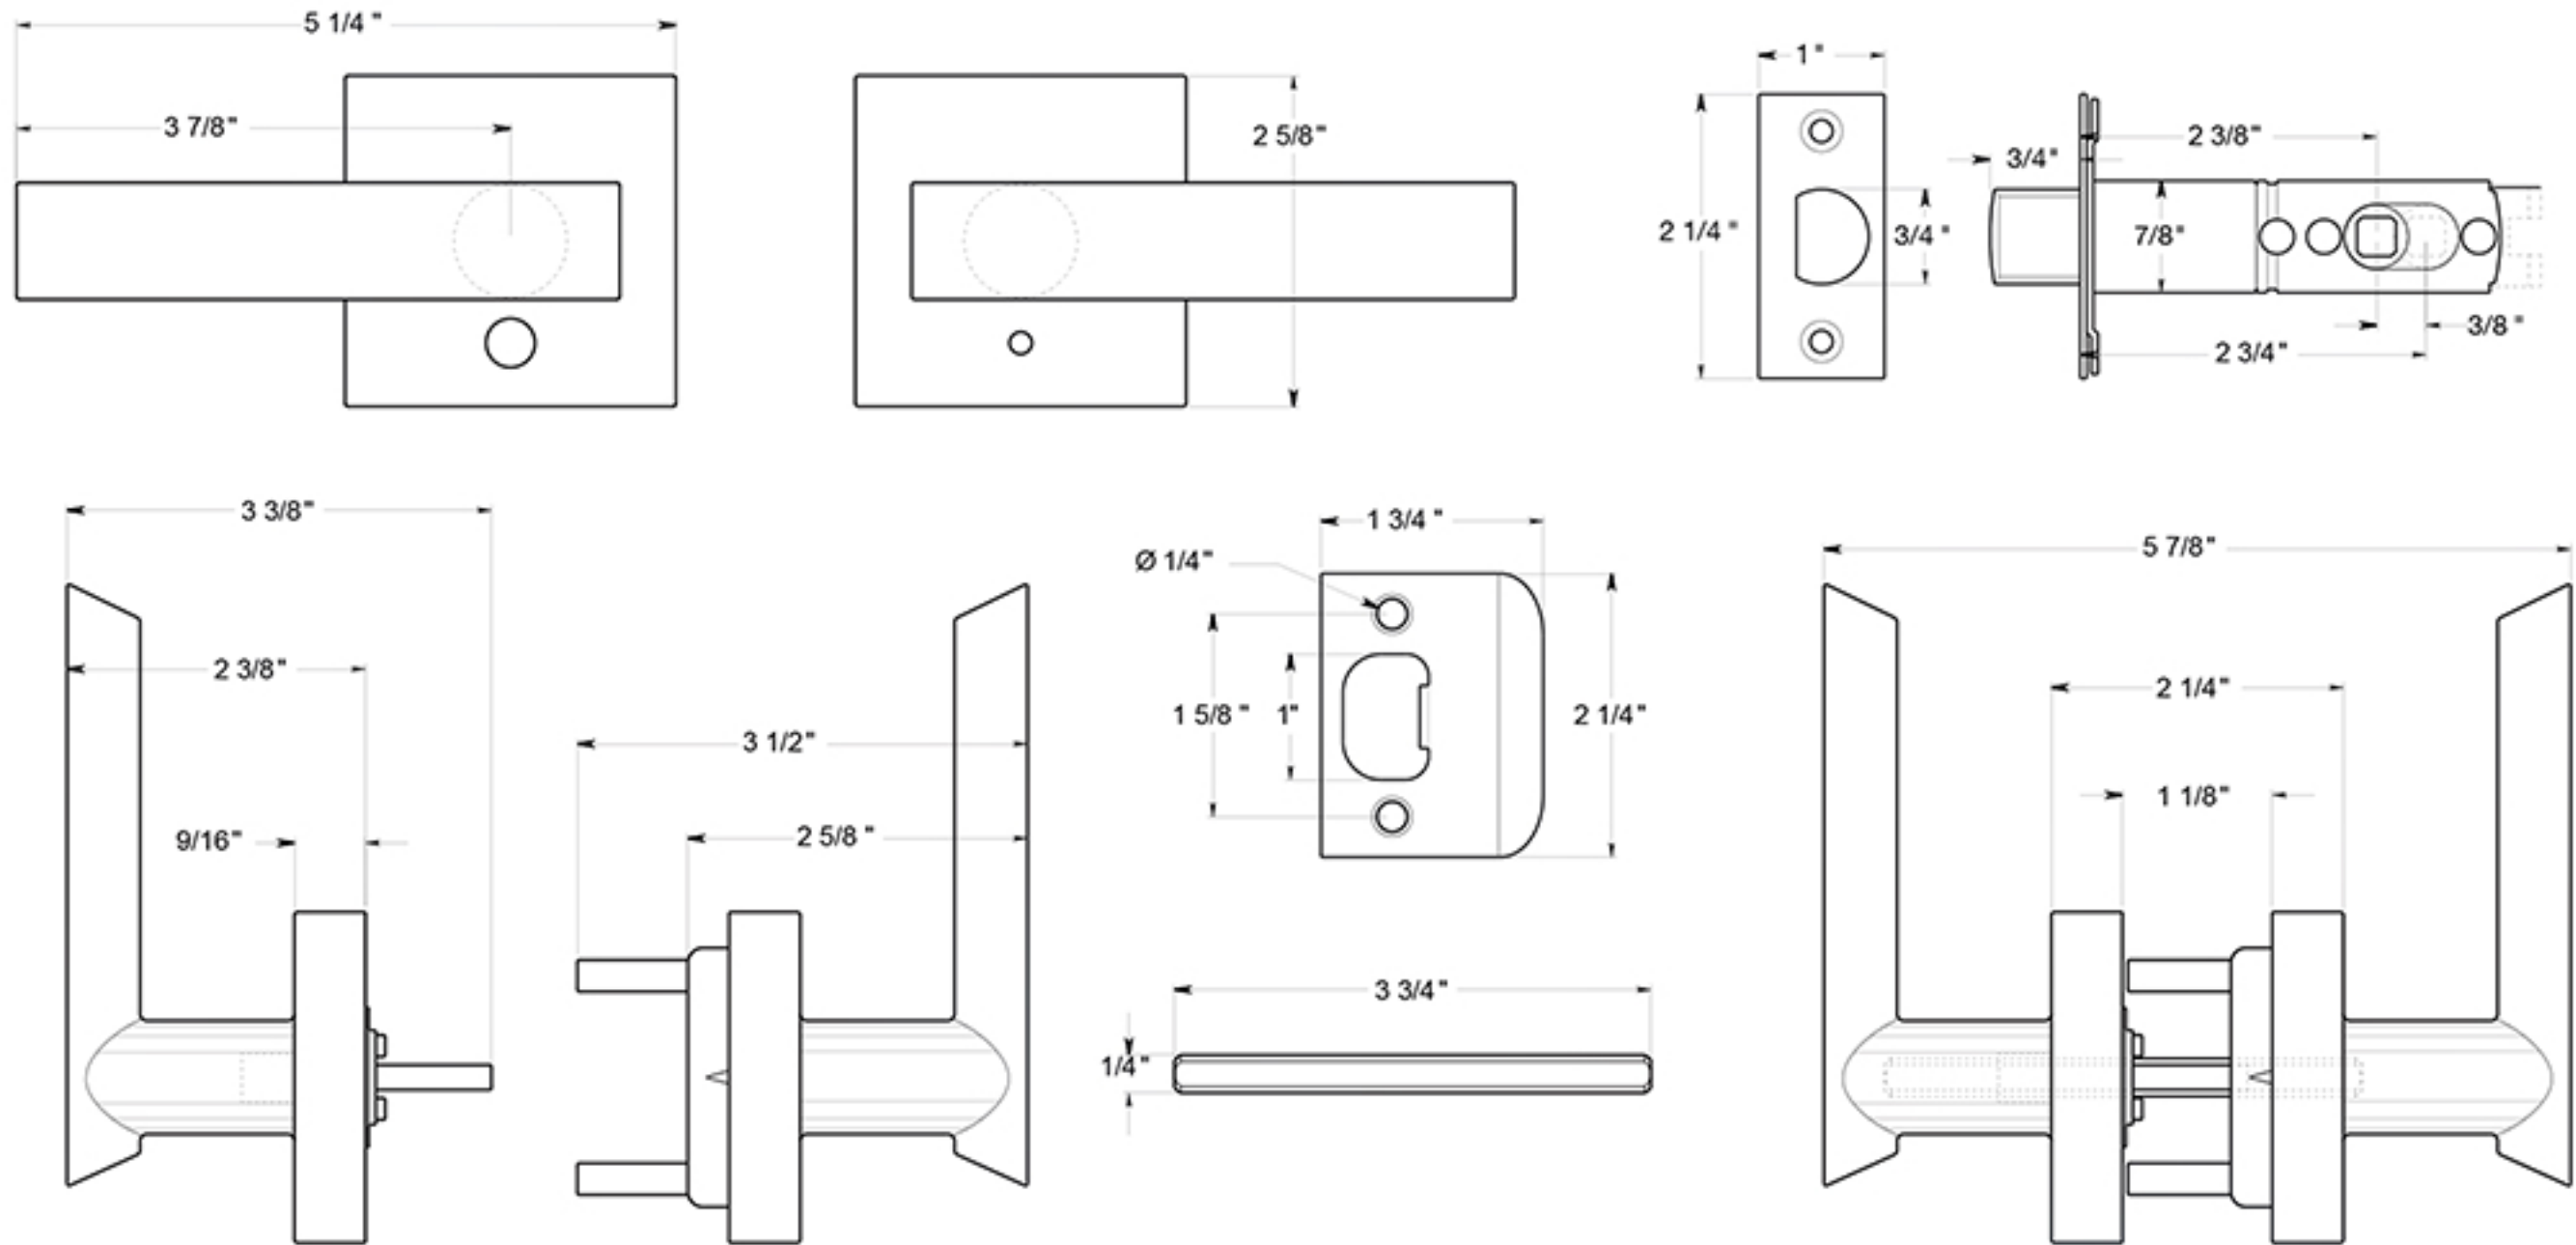

ZLLS2-RH

LIVINGSTON LEVERS / PRIVACY / RIGHT HAND / RESIDENTIAL ELITE / ZINC

DRAWING NOT TO SCALE

NOTE: Deltana reserves the right to constantly improve its products and is not responsible for differences between the product in-hand and the specifications contained in this drawing. We do not recommend to pre-drill holes or pre-cut woods or metals based on the drawing information if the veracity of the specifications has not been proven by the live product.