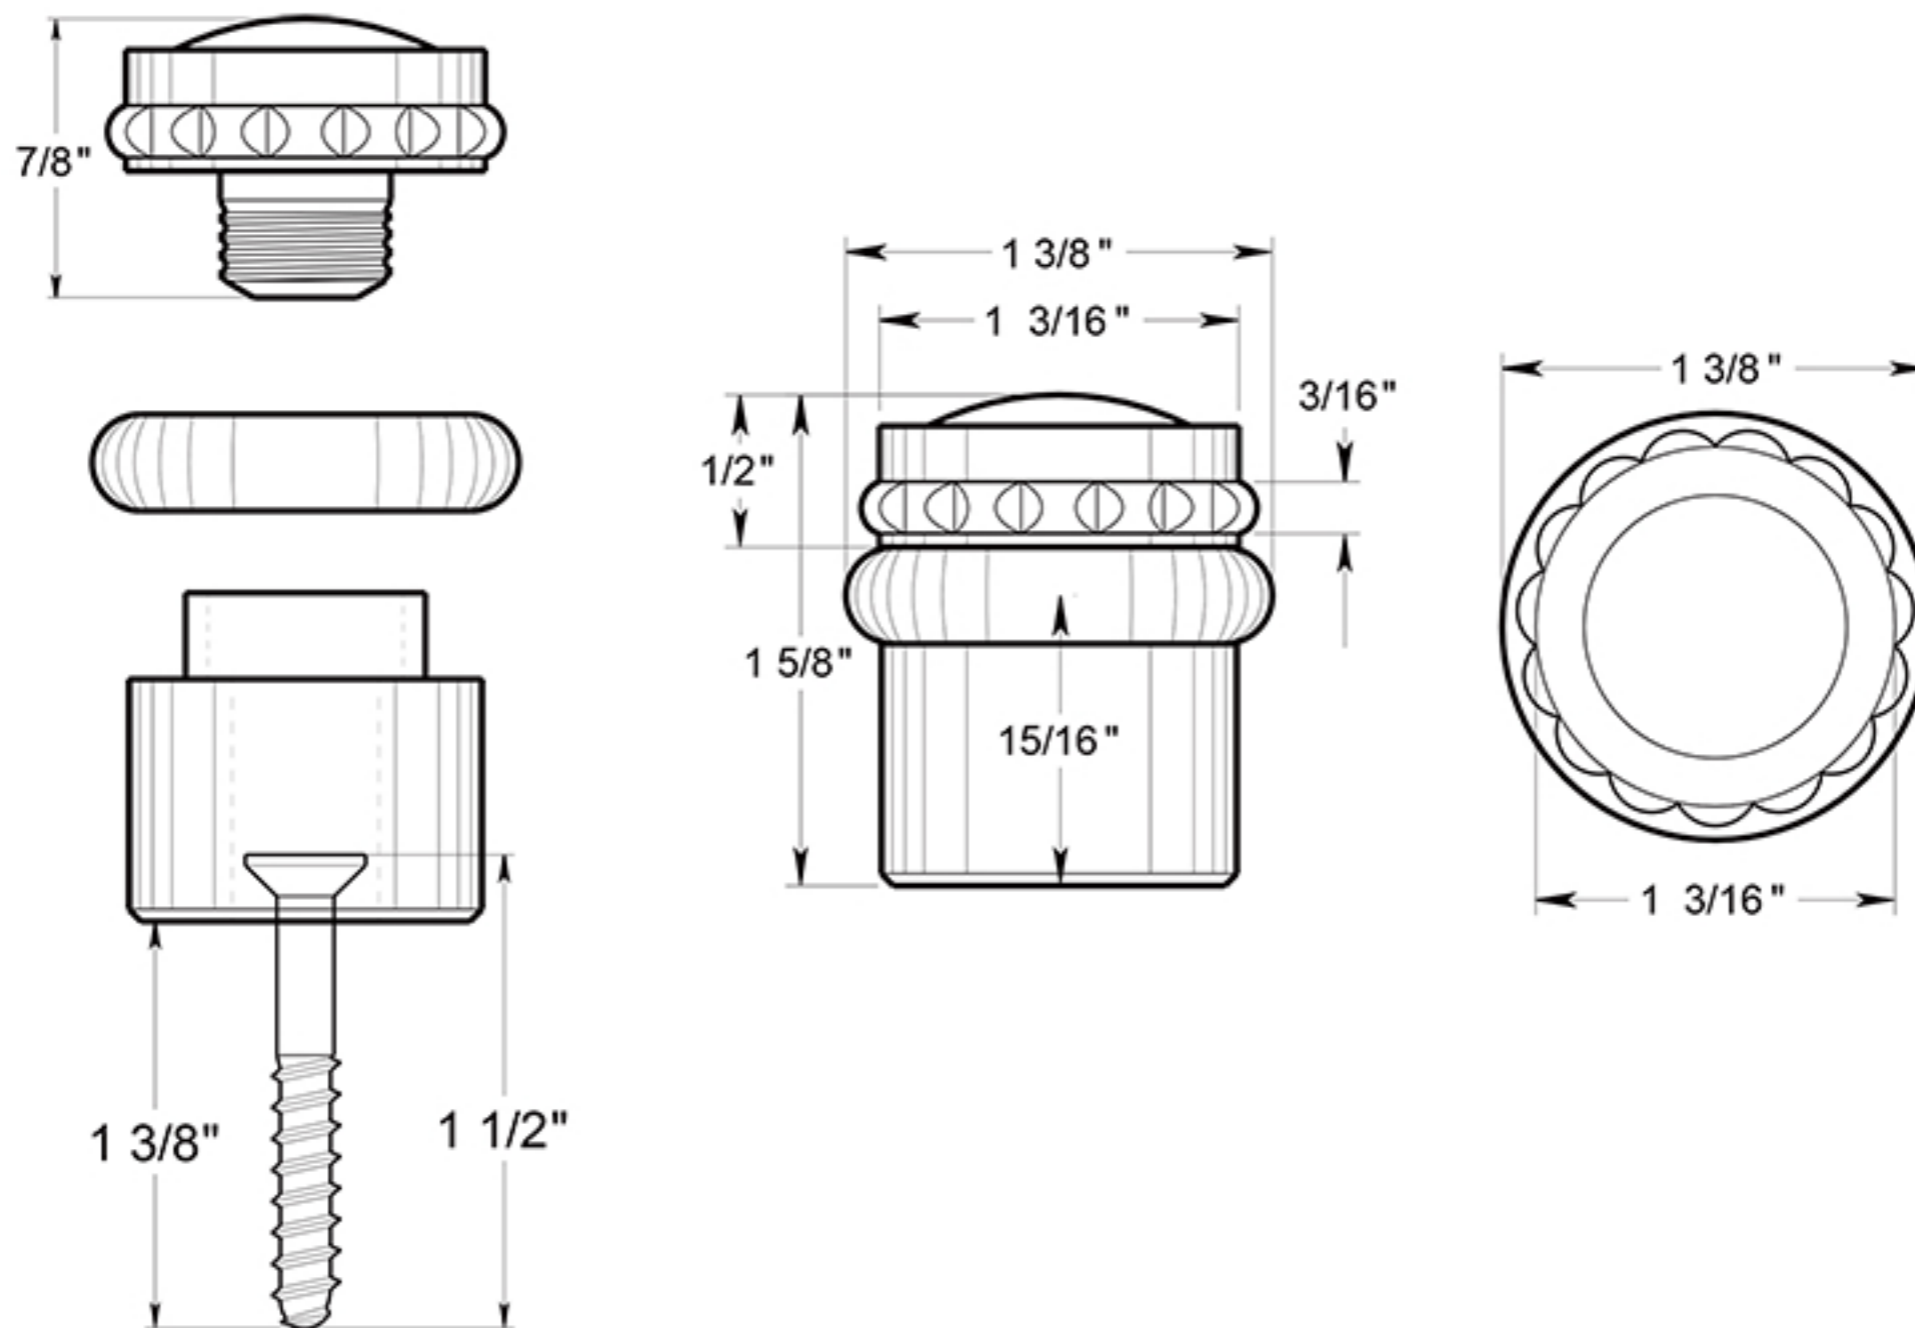

UFBP4505

1-1/2" UNIVERSAL FLOOR BUMPER / ROUND / PATTERN CAP / SOLID BRASS

DRAWING NOT TO SCALE

NOTE: Deltana reserves the right to constantly improve its products and is not responsible for differences between the product in-hand and the specifications contained in this drawing. We do not recommend to pre-drill holes or pre-cut woods or metals based on the drawing information if the veracity of the specifications has not been proven by the live product.