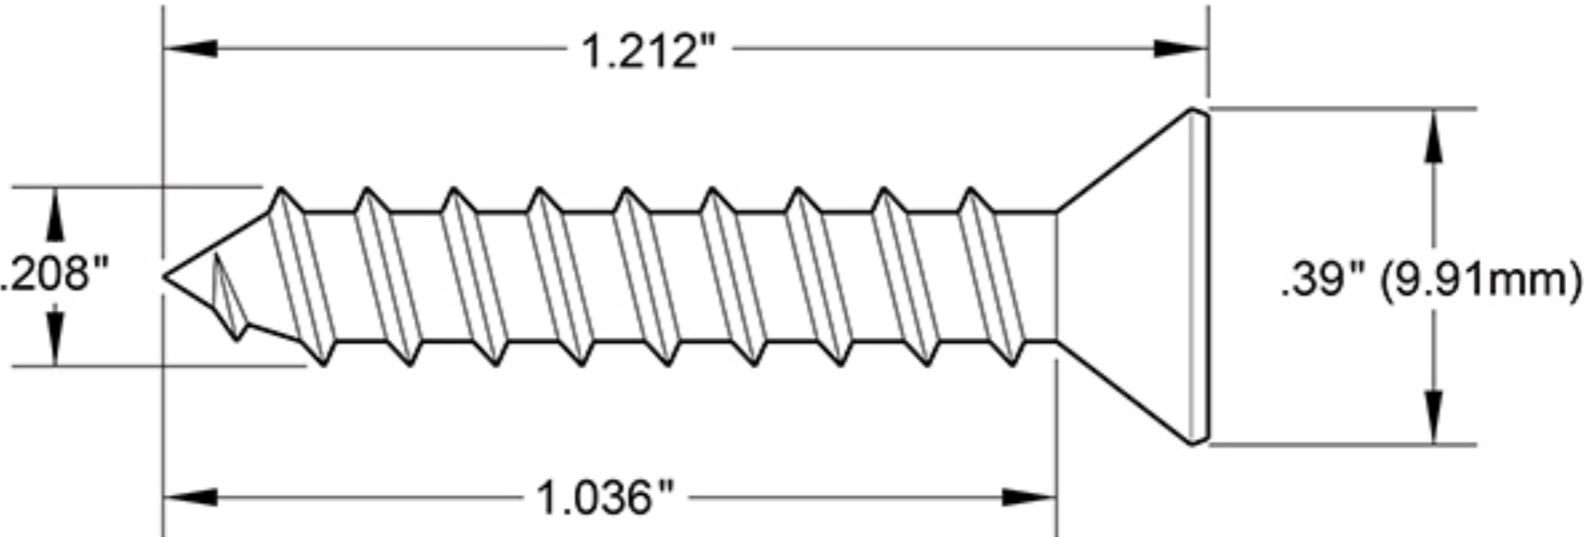

# SCWS12125

#12 x 1-1/4" WOOD SCREW / STEEL

<p>DRAWING NOT TO SCALE</p>	<p>NOTE: Deltana reserves the right to constantly improve its products and is not responsible for differences between the product in-hand and the specifications contained in this drawing. We do not recommend to pre-drill holes or pre-cut woods or metals based on the drawing information if the veracity of the specifications has not been proven by the live product.</p>
-----------------------------	---