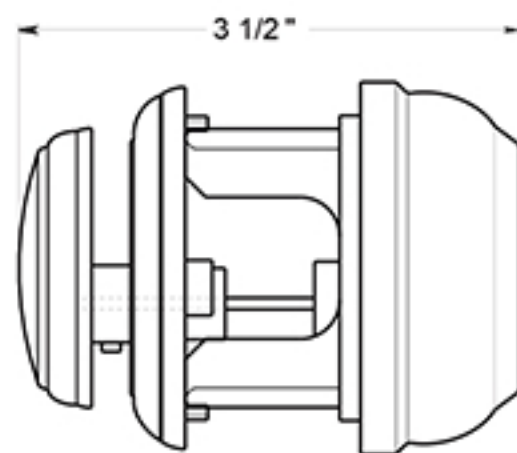

PRDRS

PORT ROYAL DEADBOLT / GRADE 2 / RESIDENTIAL ELITE / SOLID BRASS

Rotate 180 Degrees to change from 2 3/8" ~ 2 3/4"

DRAWING NOT TO SCALE

NOTE: Deltana reserves the right to constantly improve its products and is not responsible for differences between the product in-hand and the specifications contained in this drawing. We do not recommend to pre-drill holes or pre-cut woods or metals based on the drawing information if the veracity of the specifications has not been proven by the live product.