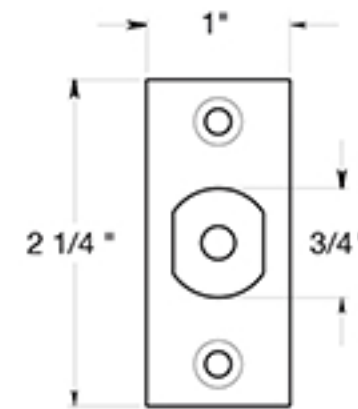

PRDRS

PORT ROYAL DEADBOLT / GRADE 2 / RESIDENTIAL ELITE / SOLID BRASS

Rotate 180 Degrees to change from 2 3/8" ~ 2 3/4"

DRAWING NOT TO SCALE

NOTE: Deltana reserves the right to constantly improve its products and is not responsible for differences between the product in-hand and the specifications contained in this drawing. We do not recommend to pre-drill holes or pre-cut woods or metals based on the drawing information if the veracity of the specifications has not been proven by the live product.