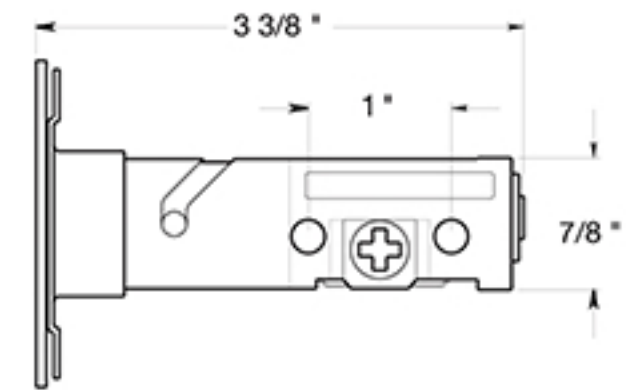

PRDRS

PORT ROYAL DEADBOLT / GRADE 2 / RESIDENTIAL ELITE / SOLID BRASS

Rotate 180 Degrees to change from 2 3/8" ~ 2 3/4"

DRAWING NOT TO SCALE

NOTE: Deltana reserves the right to constantly improve its products and is not responsible for differences between the product in-hand and the specifications contained in this drawing. We do not recommend to pre-drill holes or pre-cut woods or metals based on the drawing information if the veracity of the specifications has not been proven by the live product.