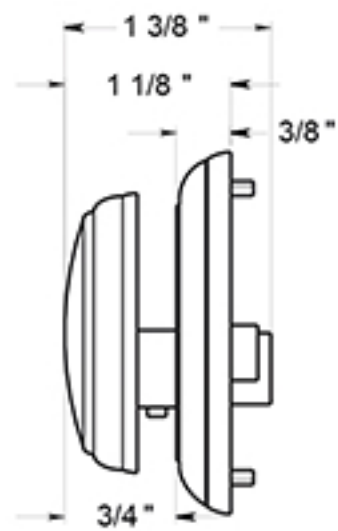

PRDRS

PORT ROYAL DEADBOLT / GRADE 2 / RESIDENTIAL ELITE / SOLID BRASS

Rotate 180 Degrees to change from 2 3/8" ~ 2 3/4"

DRAWING NOT TO SCALE

NOTE: Deltana reserves the right to constantly improve its products and is not responsible for differences between the product in-hand and the specifications contained in this drawing. We do not recommend to pre-drill holes or pre-cut woods or metals based on the drawing information if the veracity of the specifications has not been proven by the live product.