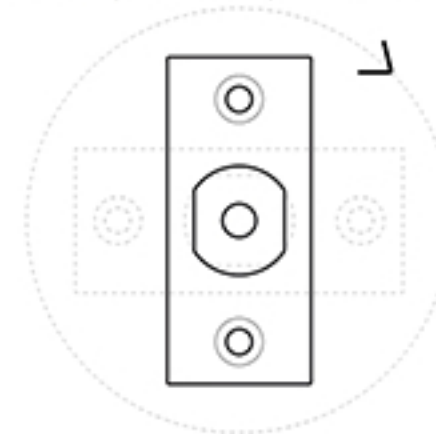

PRDRS

PORT ROYAL DEADBOLT / GRADE 2 / RESIDENTIAL ELITE / SOLID BRASS

Rotate 180 Degrees to change from 2 3/8" ~ 2 3/4"

DRAWING NOT TO SCALE

NOTE: Deltana reserves the right to constantly improve its products and is not responsible for differences between the product in-hand and the specifications contained in this drawing. We do not recommend to pre-drill holes or pre-cut woods or metals based on the drawing information if the veracity of the specifications has not been proven by the live product.