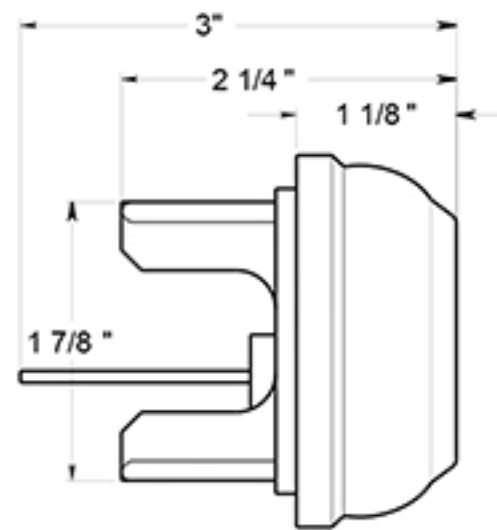

PRDRS

PORT ROYAL DEADBOLT / GRADE 2 / RESIDENTIAL ELITE / SOLID BRASS

Rotate 180 Degrees to change from 2 3/8" ~ 2 3/4"

DRAWING NOT TO SCALE

NOTE: Deltana reserves the right to constantly improve its products and is not responsible for differences between the product in-hand and the specifications contained in this drawing. We do not recommend to pre-drill holes or pre-cut woods or metals based on the drawing information if the veracity of the specifications has not been proven by the live product.