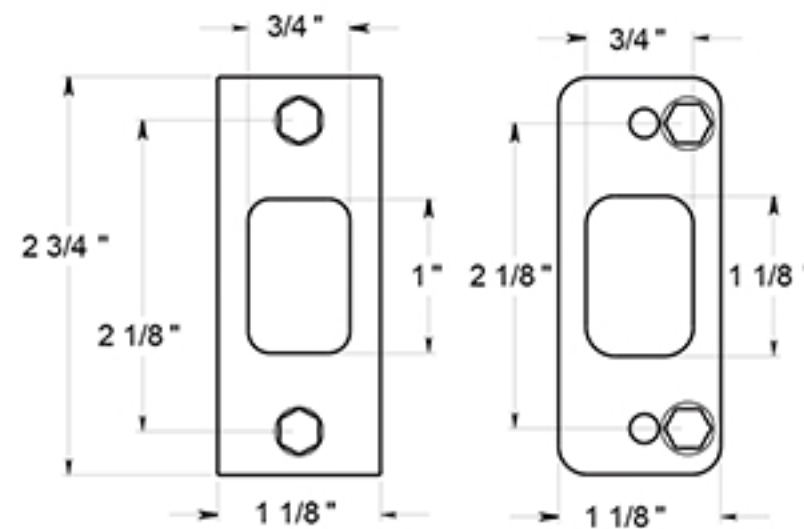

PRDRS

PORT ROYAL DEADBOLT / GRADE 2 / RESIDENTIAL ELITE / SOLID BRASS

Rotate 180 Degrees to change from 2 3/8" ~ 2 3/4"

DRAWING NOT TO SCALE

NOTE: Deltana reserves the right to constantly improve its products and is not responsible for differences between the product in-hand and the specifications contained in this drawing. We do not recommend to pre-drill holes or pre-cut woods or metals based on the drawing information if the veracity of the specifications has not been proven by the live product.