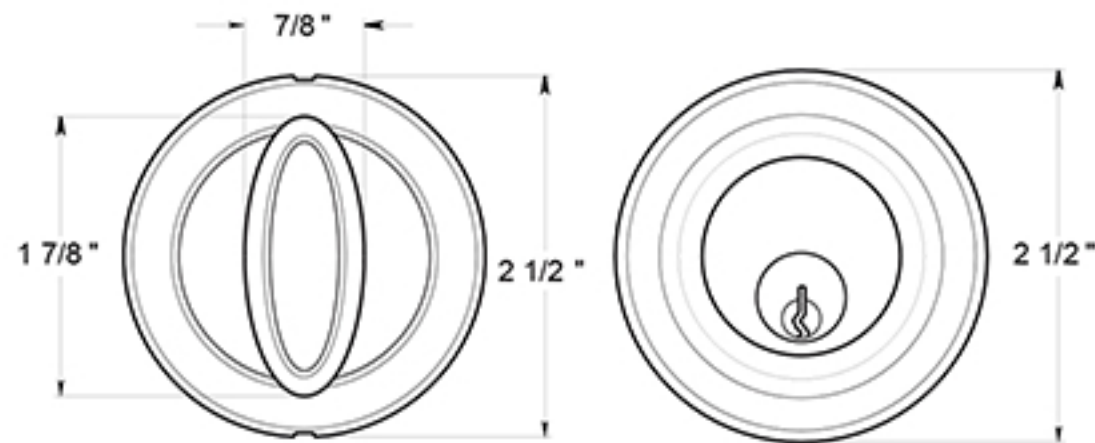

PRDRS

PORT ROYAL DEADBOLT / GRADE 2 / RESIDENTIAL ELITE / SOLID BRASS

Rotate 180 Degrees to change from 2 3/8" ~ 2 3/4"

DRAWING NOT TO SCALE

NOTE: Deltana reserves the right to constantly improve its products and is not responsible for differences between the product in-hand and the specifications contained in this drawing. We do not recommend to pre-drill holes or pre-cut woods or metals based on the drawing information if the veracity of the specifications has not been proven by the live product.