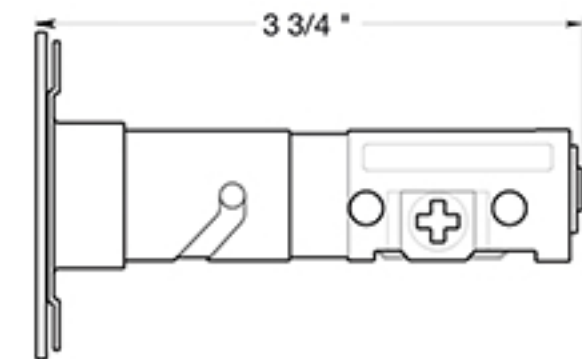

PRDRS

PORT ROYAL DEADBOLT / GRADE 2 / RESIDENTIAL ELITE / SOLID BRASS

Rotate 180 Degrees to change from 2 3/8" ~ 2 3/4"

DRAWING NOT TO SCALE

NOTE: Deltana reserves the right to constantly improve its products and is not responsible for differences between the product in-hand and the specifications contained in this drawing. We do not recommend to pre-drill holes or pre-cut woods or metals based on the drawing information if the veracity of the specifications has not been proven by the live product.