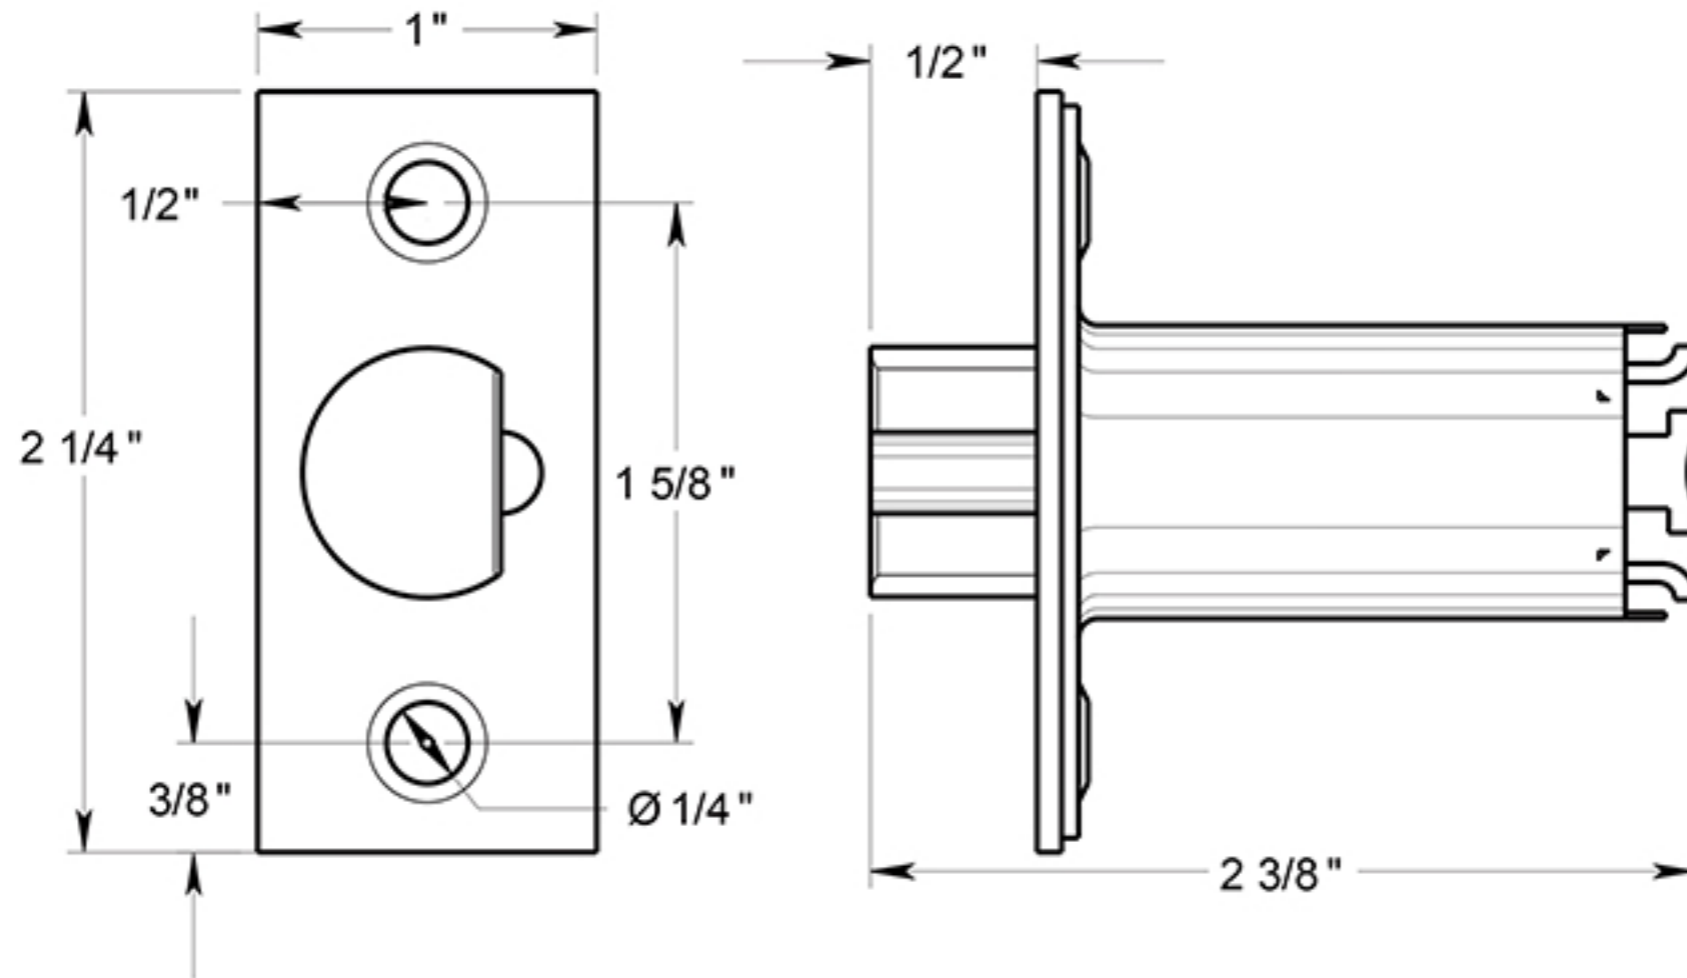

G2RL1E275

LATCH 2-3/4" / ENTRY / FACE PLATE / COMMERCIAL GRADE 2 / STEEL & ZINC

DRAWING NOT TO SCALE

NOTE: Deltana reserves the right to constantly improve its products and is not responsible for differences between the product in-hand and the specifications contained in this drawing. We do not recommend to pre-drill holes or pre-cut woods or metals based on the drawing information if the veracity of the specifications has not been proven by the live product.