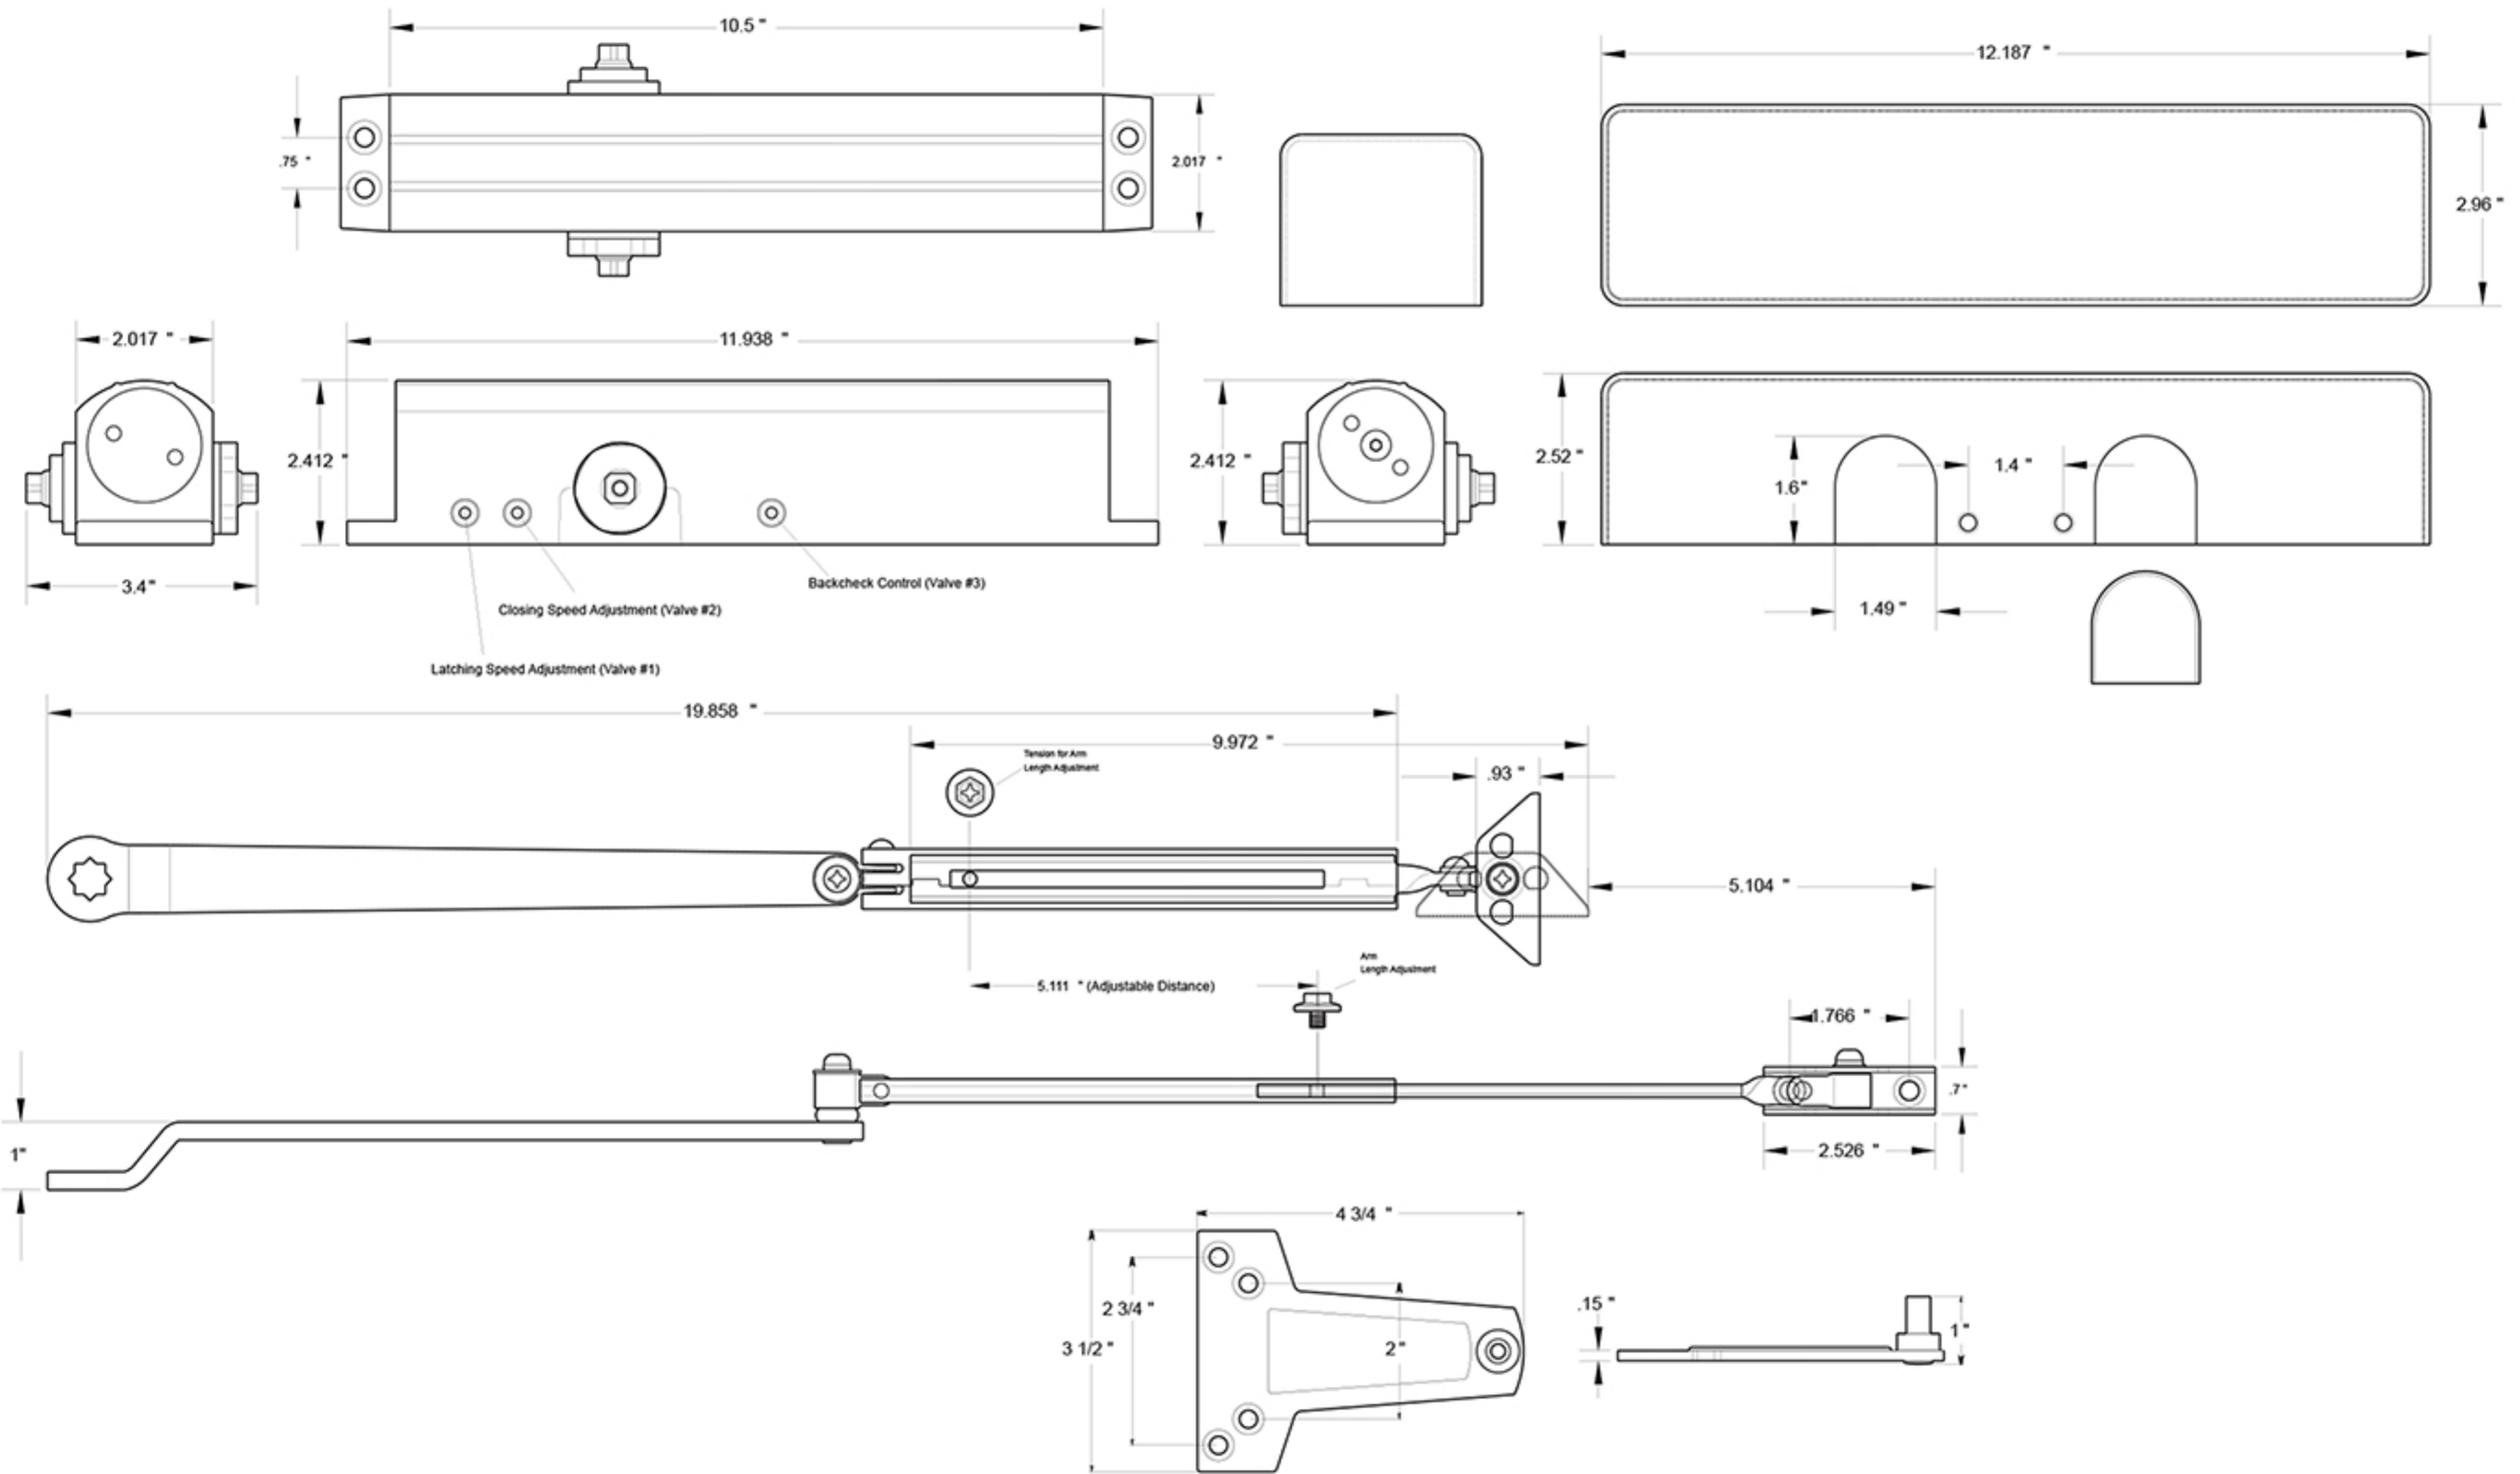

# DC90

DOOR CLOSER / SIZE #2 ~ 6

DRAWING NOT TO SCALE

NOTE: Deltana reserves the right to constantly improve its products and is not responsible for differences between the product in-hand and the specifications contained in this drawing. We do not recommend to pre-drill holes or pre-cut woods or metals based on the drawing information if the veracity of the specifications has not been proven by the live product.