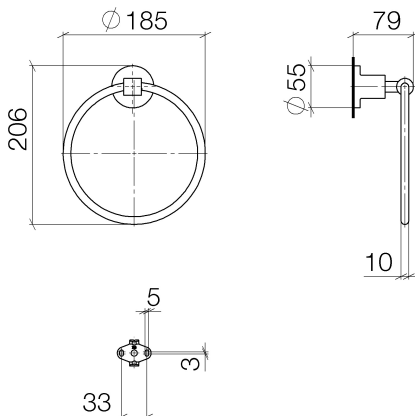

Sink - Tara.

Towel ring round - polished chrome

Article number: 83 200 892-00

- Width 7-1/4"
- Flange diameter 2-1/8"
- 3-1/8" Projection

polished chrome

Dimensional drawing

All dimensions in mm / inch = mm x 0,0394

Sink - Tara.

Towel ring round - polished chrome

Article number: 83 200 892-00

Sink - Tara.

Towel ring round - polished chrome

Article number: 83 200 892-00

Other surface finishes

platinum matte
83 200 892-06

Sink - Tara.

Towel ring round - polished chrome

Article number: 83 200 892-00

Spare parts list

Number	Item Number	Designation	Number of units
1	08 18 80 502-00	ring	1
2	08 31 20 550 90	plug	2
3	08 17 89 550-00	holder	1
4	08 17 20 624-00	holder	1
5	04 31 11 113 00 90	pin	1
6	08 17 89 505-00	holder	1
7	09 30 11 046 90	disc	1
8	09 30 30 072 90	screw	1
9	05 17 20 739 00 90	fixing set	1