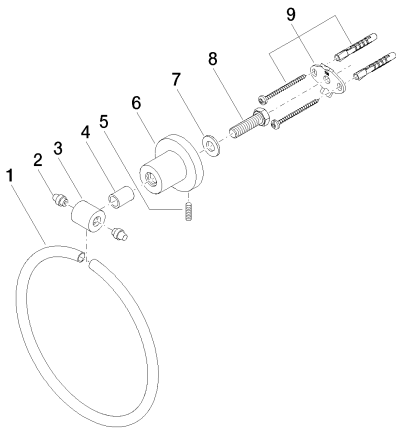

Sink - Tara.

Towel ring round - polished chrome

Article number: 83 200 892-00

- Width 7-1/4"
- Flange diameter 2-1/8"
- 3-1/8" Projection

polished chrome

Dimensional drawing

All dimensions in mm / inch = mm x 0,0394

Sink - Tara.

Towel ring round - polished chrome

Article number: 83 200 892-00

Sink - Tara.

Towel ring round - polished chrome

Article number: 83 200 892-00

Other surface finishes

platinum matte
83 200 892-06

Sink - Tara.

Towel ring round - polished chrome

Article number: 83 200 892-00

Spare parts list

Number	Item Number	Designation	Number of units
1	08 18 80 502-00	ring	1
2	08 31 20 550 90	plug	2
3	08 17 89 550-00	holder	1
4	08 17 20 624-00	holder	1
5	04 31 11 113 00 90	pin	1
6	08 17 89 505-00	holder	1
7	09 30 11 046 90	disc	1
8	09 30 30 072 90	screw	1
9	05 17 20 739 00 90	fixing set	1