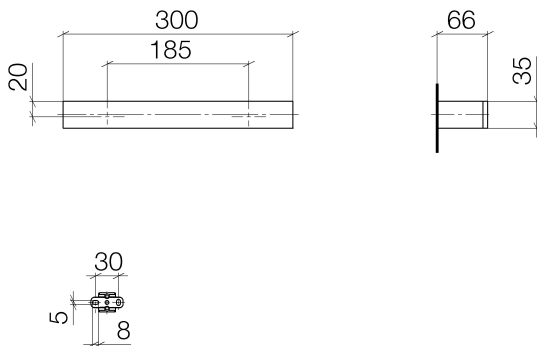

Bathtub - MEM

Towel bar - polished chrome

Article number: 83 030 780-00

- Center to center 7-1/4"
- Width 11-3/4"
- Height 1-3/8"
- 2-1/2" Projection

polished chrome

Dimensional drawing

All dimensions in mm / inch = mm x 0,0394

Bathtub - MEM

Towel bar - polished chrome

Article number: 83 030 780-00

Bathtub - MEM

Towel bar - polished chrome

Article number: 83 030 780-00

Other surface finishes

platinum matte
83 030 780-06

Spare parts list

Number	Item Number	Designation	Number of units
1	05 17 20 717 00 90	fixing set	2
2	04 31 11 004 00 90	pin	2