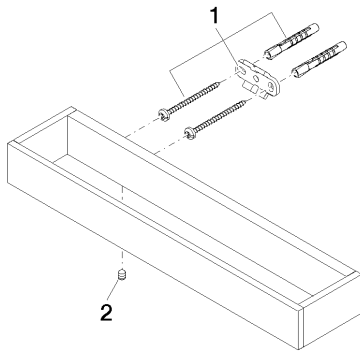

Bathtub - MEM

Towel bar - polished chrome

Article number: 83 030 780-00

- Center to center 7-1/4"
- Width 11-3/4"
- Height 1-3/8"
- 2-1/2" Projection

polished chrome

Dimensional drawing

All dimensions in mm / inch = mm x 0,0394

Spare parts list

Number	Item Number	Designation	Number of units
1	05 17 20 717 00 90	fixing set	2
2	04 31 11 004 00 90	pin	2