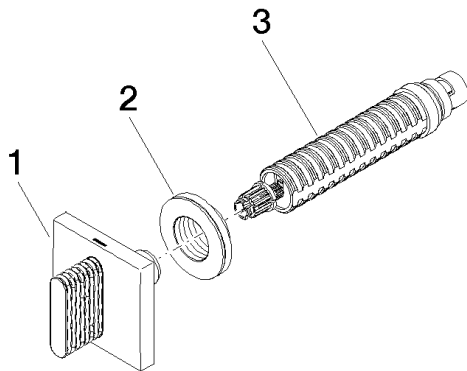

Required article

35 607 970-90 0010

Rough for volume control 1/2"

Bathtub - CL.1

Volume Control counter-clockwise closing hot 1/2" - polished chrome

Article number: 36 627 707-00

Spare parts list

Number	Item Number	Designation	Number of units
1	90 20 70 053 03-00	handle (hot)	1
2	09 21 02 108 90	disc	1
3	90 90 03 142 00 90	top	1