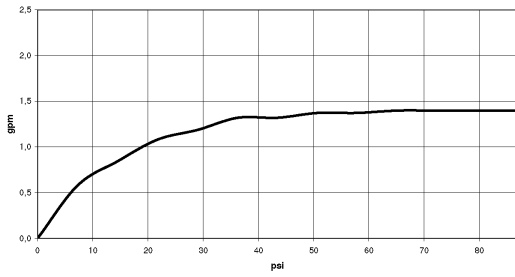

Kitchen - Tara Classic  
Single-lever mixer - polished chrome  
Article number: 33 815 888-00 0010

- 9-1/4" Projection
- Swiveling spout 360°
- Areated stream
- Total height 15-3/4"
- Height to aerator/spout outlet 9"
- 1-3/8" hole diameter
- 2x 3/8" US flexible supply lines
- Water flow rate limited to max. 1.5 gpm
- lead-free
- (ADA)
- Combination with side spray set or profi side spray set not possible.

## Dimensional drawing

All dimensions in mm / inch = mm x 0,0394

Model/program/technical modifications and error excepted  
For more information see: [www.dornbracht.com](http://www.dornbracht.com) + 49 (0) 2371 433-460 mail@dornbrachtgroup.de

### Flow rate chart

Kitchen - Tara Classic  
Single-lever mixer - polished chrome  
Article number: 33 815 888-00 0010