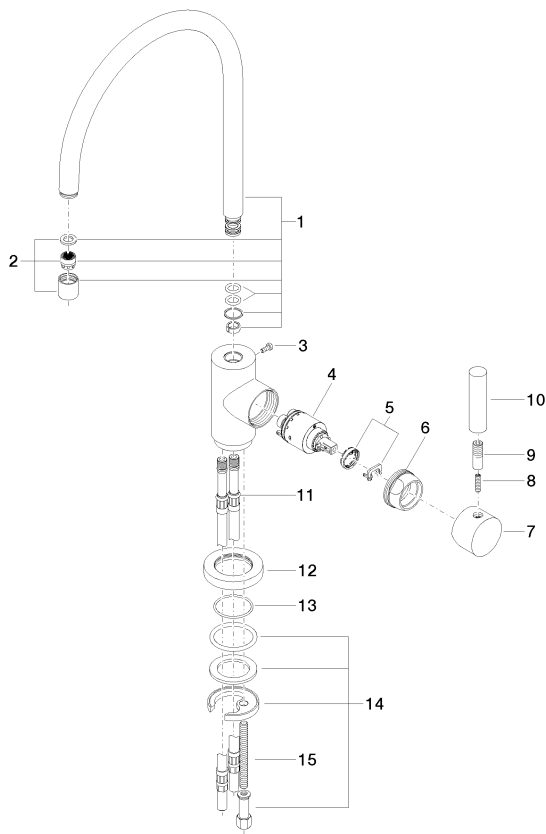

## Dimensional drawing

All dimensions in mm / inch = mm x 0,0394

Model/program/technical modifications and error excepted  
For more information see: [www.dornbracht.com](http://www.dornbracht.com) + 49 (0) 2371 433-460 mail@dornbrachtgroup.de

### Flow rate chart

Kitchen - Tara Classic  
Single-lever mixer - polished chrome  
Article number: 33 815 888-00 0010

### Recommended article

10 713 970-00  
AIR SWITCH operating  
button, trim parts only -  
polished chrome

82 434 970-00  
Soap dispenser with flange -  
polished chrome

Kitchen - Tara Classic  
 Single-lever mixer - polished chrome  
 Article number: 33 815 888-00 0010

Spare parts list

Number	Item Number	Designation	Number of units
1	90 28 22 049 03-00	spout	1
2	90 23 01 028 00-00	aerator	1
3	09 30 30 054 90	screw	1
4	90 15 05 063 00 90	cartridge	1
5	04 28 10 148 00 90	accessories	1
6	09 24 04 107-00	nut	1
7	90 20 88 040 00-00	handle	1
8	09 31 11 010 90	pin	1
9	09 24 04 048-00	nipple	1
10	11 170 880-00	handle	1
11	04 30 04 044 00 90	hose	2
12	09 28 10 055-00	rosette	1
13	09 14 10 034 90	seal	1
14	04 30 11 038 00 90	fixing set	1
15	09 31 11 011 90	pin	1