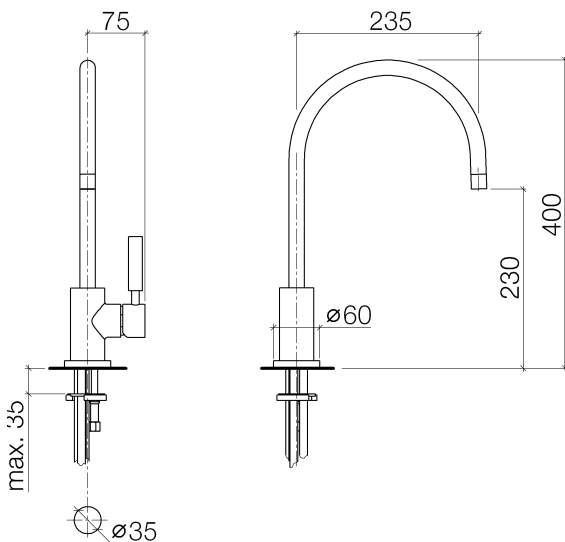

Kitchen - Tara Classic  
Single-lever mixer - polished chrome  
Article number: 33 815 888-00 0010

- 9-1/4" Projection
- Swiveling spout 360°
- Areated stream
- Total height 15-3/4"
- Height to aerator/spout outlet 9"
- 1-3/8" hole diameter
- 2x 3/8" US flexible supply lines
- Water flow rate limited to max. 1.5 gpm
- lead-free
- (ADA)
- Combination with side spray set or profi side spray set not possible.

## Dimensional drawing

All dimensions in mm / inch = mm x 0,0394

Model/program/technical modifications and error excepted  
For more information see: [www.dornbracht.com](http://www.dornbracht.com) + 49 (0) 2371 433-460 mail@dornbrachtgroup.de

### Flow rate chart

Kitchen - Tara Classic  
Single-lever mixer - polished chrome  
Article number: 33 815 888-00 0010

### Recommended article

10 713 970-00  
AIR SWITCH operating  
button, trim parts only -  
polished chrome

82 434 970-00  
Soap dispenser with flange -  
polished chrome

Kitchen - Tara Classic  
 Single-lever mixer - polished chrome  
 Article number: 33 815 888-00 0010