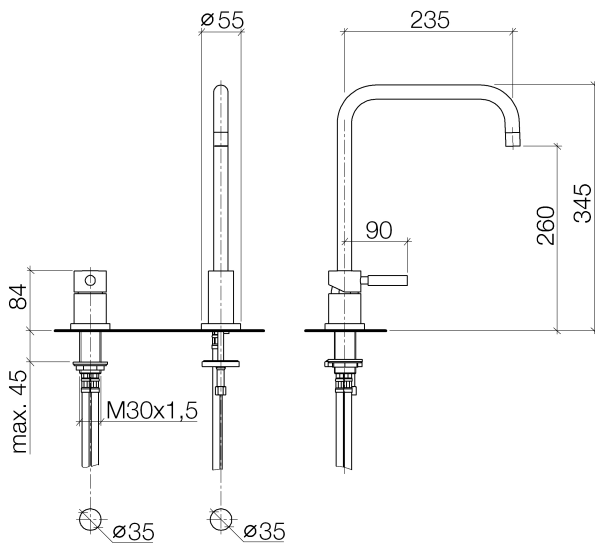

Kitchen - Meta.02

Two-hole mixer with individual flanges - polished chrome

Article number: 32 815 625-00 0010

- 9-1/4" Projection
- Swiveling spout 360°
- Areated stream
- Total height 13-5/8"
- Height to aerator/spout outlet 10-1/4"
- Spout hole diameter 1-3/8"
- Single-lever mixer hole diameter 1-3/8"
- 2x 3/8" US flexible supply lines
- Water flow rate limited to max. 1.5 gpm
- lead-free
- (ADA)
- Flexible positioning of components

polished chrome

Dimensional drawing

Kitchen - Meta.02

Two-hole mixer with individual flanges - polished chrome

Article number: 32 815 625-00 0010

All dimensions in mm / inch = mm x 0,0394

Flow rate chart

Kitchen - Meta.02

Two-hole mixer with individual flanges - polished chrome

Article number: 32 815 625-00 0010

Other surface finishes

platinum matte

32 815 625-06 0010

platinum

32 815 625-08 0010

Brushed Durabrass

Article number: 32 815 625-00 0010

Spare parts list

Number	Item Number	Designation	Number of units
1	90 20 62 040 00-00	handle	1
2	09 24 04 107-00	nut	1
3	04 28 10 148 00 90	accessories	1
4	90 15 05 063 00 90	cartridge	1
5	09 14 10 102 90	seal	1
6	09 28 10 111-00	rosette	1
7	04 23 10 032 46 90	fixing set	1
8	04 30 04 045 00 90	Flexible supply line 3/8"	2
9	04 30 04 019 00 90	hose	1
10	09 24 03 168 10 90	nipple	1
11	04 23 30 040 00-00	threaded connector	1
12	04 30 11 038 00 90	fixing set	1
13	09 31 11 011 90	pin	1
14	04 30 04 016 00 90	hose	1
15	04 31 20 046 10 92	set	1
16	09 28 10 064-00	rosette	1
17	09 14 10 120 90	seal	1
18	09 11 10 062 10-00	connection	1
19	09 30 30 057 90	screw	1
20	90 28 22 209 02-00	spout	1
21	90 23 01 028 00-00	aerator	1