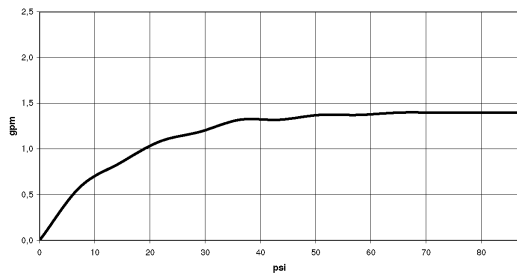

Kitchen - Meta.02

Two-hole mixer with individual flanges - polished chrome

Article number: 32 815 625-00 0010

- 9-1/4" Projection
- Swiveling spout 360°
- Areated stream
- Total height 13-5/8"
- Height to aerator/spout outlet 10-1/4"
- Spout hole diameter 1-3/8"
- Single-lever mixer hole diameter 1-3/8"
- 2x 3/8" US flexible supply lines
- Water flow rate limited to max. 1.5 gpm
- lead-free
- (ADA)
- Flexible positioning of components

polished chrome

Dimensional drawing

Kitchen - Meta.02

Two-hole mixer with individual flanges - polished chrome

Article number: 32 815 625-00 0010

All dimensions in mm / inch = mm x 0,0394

Flow rate chart

Kitchen - Meta.02