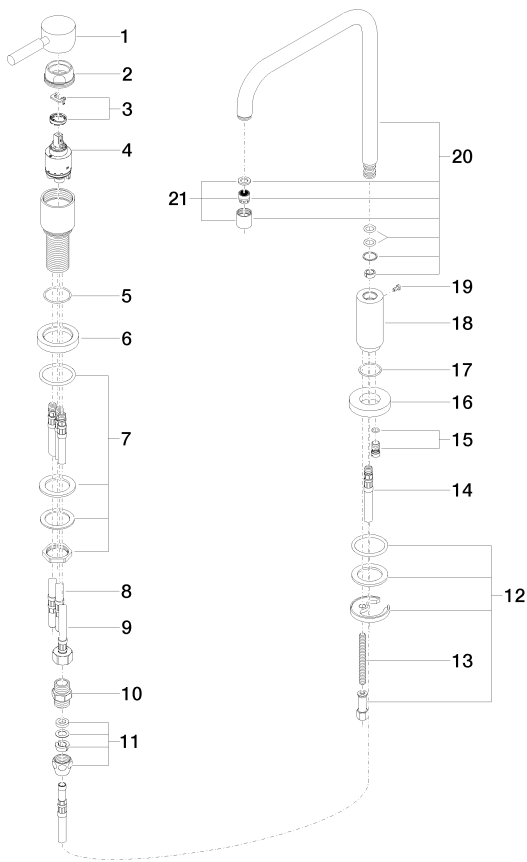

Kitchen - Meta.02

Two-hole mixer with individual flanges - polished chrome

Article number: 32 815 625-00 0010

- 9-1/4" Projection
- Swiveling spout 360°
- Areated stream
- Total height 13-5/8"
- Height to aerator/spout outlet 10-1/4"
- Spout hole diameter 1-3/8"
- Single-lever mixer hole diameter 1-3/8"
- 2x 3/8" US flexible supply lines
- Water flow rate limited to max. 1.5 gpm
- lead-free
- (ADA)
- Flexible positioning of components

polished chrome

Dimensional drawing

Kitchen - Meta.02

Two-hole mixer with individual flanges - polished chrome

Article number: 32 815 625-00 0010

All dimensions in mm / inch = mm x 0,0394

Flow rate chart

Kitchen - Meta.02

10 713 970-00

AIR SWITCH operating button, trim parts only - polished chrome

82 434 970-00

Soap dispenser with flange - polished chrome

Kitchen - Meta.02

Two-hole mixer with individual flanges - polished chrome

Article number: 32 815 625-00 0010

Spare parts list

Number	Item Number	Designation	Number of units
1	90 20 62 040 00-00	handle	1
2	09 24 04 107-00	nut	1
3	04 28 10 148 00 90	accessories	1
4	90 15 05 063 00 90	cartridge	1
5	09 14 10 102 90	seal	1
6	09 28 10 111-00	rosette	1
7	04 23 10 032 46 90	fixing set	1
8	04 30 04 045 00 90	Flexible supply line 3/8"	2
9	04 30 04 019 00 90	hose	1
10	09 24 03 168 10 90	nipple	1
11	04 23 30 040 00-00	threaded connector	1
12	04 30 11 038 00 90	fixing set	1
13	09 31 11 011 90	pin	1
14	04 30 04 016 00 90	hose	1
15	04 31 20 046 10 92	set	1
16	09 28 10 064-00	rosette	1
17	09 14 10 120 90	seal	1
18	09 11 10 062 10-00	connection	1
19	09 30 30 057 90	screw	1
20	90 28 22 209 02-00	spout	1
21	90 23 01 028 00-00	aerator	1