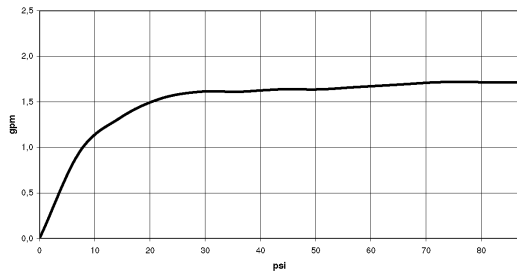

Shower - IMO

Rain shower wall-mounted - polished chrome

Article number: 28 679 670-00 0010

- 17-3/4" Projection
- Stream: Rain
- Descaling system
- Rain shower \varnothing 11-3/4"
- Flange 2-1/2" x 2-1/2"
- 1/2" connection
- Water flow rate limited to max. 1.8 gpm

polished chrome

Accessory is required for this item.

Dimensional drawing

All dimensions in mm / inch = mm x 0,0394

Shower - IMO
Rain shower wall-mounted - polished chrome
Article number: 28 679 670-00 0010

Flow rate chart

Shower - IMO

Rain shower wall-mounted - polished chrome

Article number: 28 679 670-00 0010

Other surface finishes

platinum matte

28 679 670-06 0010

platinum