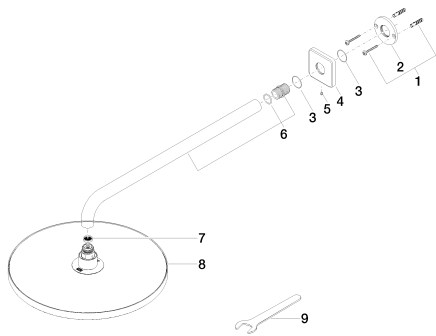

Shower - IMO

Rain shower wall-mounted - polished chrome

Article number: 28 679 670-00 0010

- 17-3/4" Projection
- Stream: Rain
- Descaling system
- Rain shower \varnothing 11-3/4"
- Flange 2-1/2" x 2-1/2"
- 1/2" connection
- Water flow rate limited to max. 1.8 gpm

polished chrome

Accessory is required for this item.

Dimensional drawing

All dimensions in mm / inch = mm x 0,0394

Shower - IMO
Rain shower wall-mounted - polished chrome
Article number: 28 679 670-00 0010

Flow rate chart

Shower - IMO

Rain shower wall-mounted - polished chrome

Article number: 28 679 670-00 0010

Other surface finishes

platinum matte

28 679 670-06 0010

platinum

Required article

35 085 970-90 0010

Concealed wall elbow -

Shower - IMO

Rain shower wall-mounted - polished chrome

Article number: 28 679 670-00 0010

Spare parts list

Number	Item Number	Designation	Number of units
1	04 30 31 032 00 90	fixing set	1
2	09 17 20 120 90	holder	1
3	09 14 10 150 90	seal	2
4	09 27 67 015-00	rosette	1
5	09 31 11 038 90	pin	1
6	90 11 03 070 00-00	pipe	1
7	09 23 01 075 90	insert	1
8	04 12 05 091 10-00	shower	1
9	09 30 09 069 90	key	1