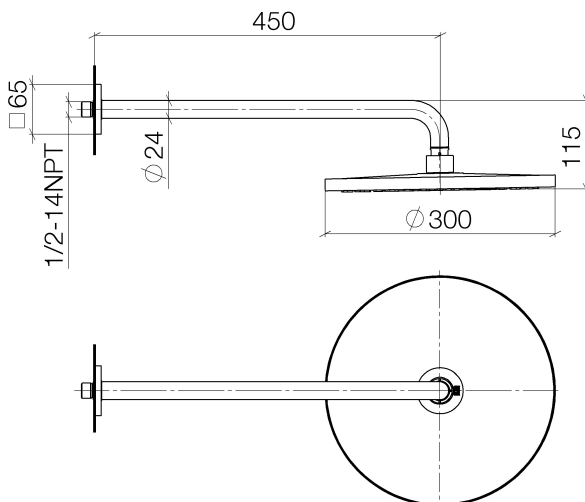

Shower - IMO

Rain shower wall-mounted - polished chrome

Article number: 28 679 670-00 0010

- 17-3/4" Projection
- Stream: Rain
- Descaling system
- Rain shower \varnothing 11-3/4"
- Flange 2-1/2" x 2-1/2"
- 1/2" connection
- Water flow rate limited to max. 1.8 gpm

polished chrome

Accessory is required for this item.

Dimensional drawing

All dimensions in mm / inch = mm x 0,0394

Shower - IMO
Rain shower wall-mounted - polished chrome
Article number: 28 679 670-00 0010

Flow rate chart

Shower - IMO

Rain shower wall-mounted - polished chrome

Article number: 28 679 670-00 0010

Other surface finishes

platinum matte

28 679 670-06 0010

platinum

Required article

35 085 970-90 0010

Concealed wall elbow -

Shower - IMO

Rain shower wall-mounted - polished chrome

Article number: 28 679 670-00 0010

Spare parts list

Number	Item Number	Designation	Number of units
1	04 30 31 032 00 90	fixing set	1
2	09 17 20 120 90	holder	1
3	09 14 10 150 90	seal	2
4	09 27 67 015-00	rosette	1
5	09 31 11 038 90	pin	1
6	90 11 03 070 00-00	pipe	1
7	09 23 01 075 90	insert	1
8	04 12 05 091 10-00	shower	1
9	09 30 09 069 90	key	1