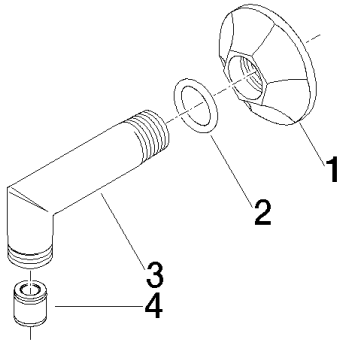

Bathtub - Madison
Wall elbow - polished chrome
Article number: 28 450 370-00

- 1/2" Shower outlet
- Flange diameter 2-3/8"
- 1/2" connection
- Internal backflow preventer.

polished chrome

Accessory is required for this item.

Dimensional drawing

All dimensions in mm / inch = mm x 0,0394

Bathtub - Madison
Wall elbow - polished chrome
Article number: 28 450 370-00

Flow rate chart

Bathtub - Madison
Wall elbow - polished chrome
Article number: 28 450 370-00

Required article

35 080 970-90 0010
Rough-in adapter -

Bathtub - Madison
Wall elbow - polished chrome
Article number: 28 450 370-00

Spare parts list

Number	Item Number	Designation	Number of units
1	09 27 37 003-00	rosette	1
2	09 14 10 026 90	seal	1
3	09 11 03 021-00	connection	1
4	09 23 01 040 90	back-flow preventer	1