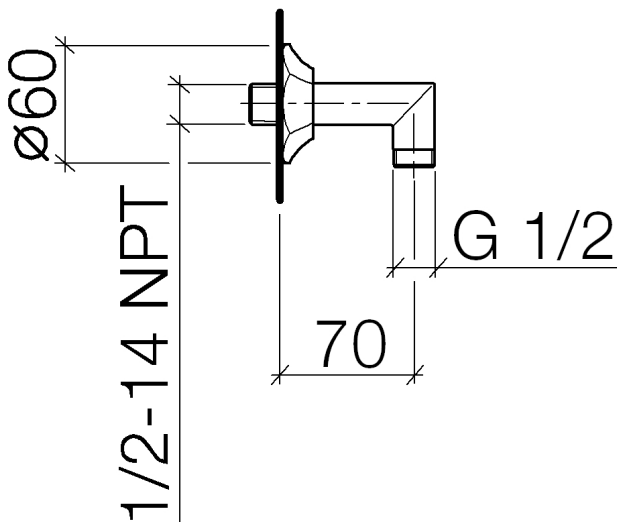

Bathtub - Madison
Wall elbow - polished chrome
Article number: 28 450 370-00

- 1/2" Shower outlet
- Flange diameter 2-3/8"
- 1/2" connection
- Internal backflow preventer.

polished chrome

Accessory is required for this item.

Dimensional drawing

All dimensions in mm / inch = mm x 0,0394

Bathtub - Madison
Wall elbow - polished chrome
Article number: 28 450 370-00

Flow rate chart

Bathtub - Madison
Wall elbow - polished chrome
Article number: 28 450 370-00

Required article

35 080 970-90 0010
Rough-in adapter -

Bathtub - Madison
Wall elbow - polished chrome
Article number: 28 450 370-00

Spare parts list

Number	Item Number	Designation	Number of units
1	09 27 37 003-00	rosette	1
2	09 14 10 026 90	seal	1
3	09 11 03 021-00	connection	1
4	09 23 01 040 90	back-flow preventer	1