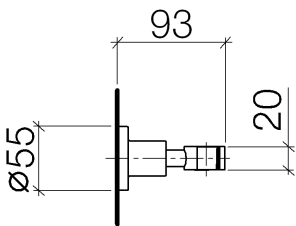

Bathtub - Series-various
Wall bracket - polished chrome
Article number: 28 050 892-00

- Flange diameter 2-1/8"

polished chrome

Dimensional drawing

All dimensions in mm / inch = mm x 0,0394

Bathtub - Series-various
Wall bracket - polished chrome
Article number: 28 050 892-00

Bathtub - Series-various
Wall bracket - polished chrome
Article number: 28 050 892-00

Other surface finishes

platinum matte
28 050 892-06

platinum
28 050 892-08

white matte
28 050 892-10

Brushed Durabronze
28 050 892-28

Bathtub - Series-various
 Wall bracket - polished chrome
 Article number: 28 050 892-00

Spare parts list

Number	Item Number	Designation	Number of units
1	05 17 20 739 00 90	fixing set	1
2	09 23 10 026 90	nut	1
3	09 30 11 046 90	disc	1
4	08 18 50 586 90	screw	1
5	08 17 89 505-00	holder	1
6	04 31 11 113 00 90	pin	1
7	08 17 20 624-00	holder	1
8	09 18 40 035 90	sleeve	1
9	09 17 20 014-00	holder	1