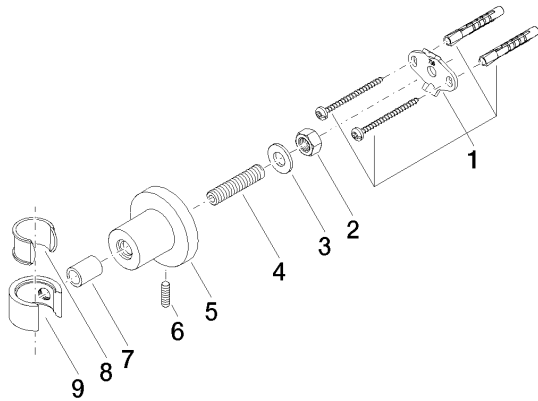

Bathtub - Series-various
Wall bracket - polished chrome
Article number: 28 050 892-00

- Flange diameter 2-1/8"

polished chrome

Dimensional drawing

All dimensions in mm / inch = mm x 0,0394

Bathtub - Series-various
Wall bracket - polished chrome
Article number: 28 050 892-00

Bathtub - Series-various
Wall bracket - polished chrome
Article number: 28 050 892-00

Other surface finishes

platinum matte
28 050 892-06

platinum
28 050 892-08

white matte
28 050 892-10

Brushed Durabronze
28 050 892-28

Bathtub - Series-various
 Wall bracket - polished chrome
 Article number: 28 050 892-00

Spare parts list

Number	Item Number	Designation	Number of units
1	05 17 20 739 00 90	fixing set	1
2	09 23 10 026 90	nut	1
3	09 30 11 046 90	disc	1
4	08 18 50 586 90	screw	1
5	08 17 89 505-00	holder	1
6	04 31 11 113 00 90	pin	1
7	08 17 20 624-00	holder	1
8	09 18 40 035 90	sleeve	1
9	09 17 20 014-00	holder	1